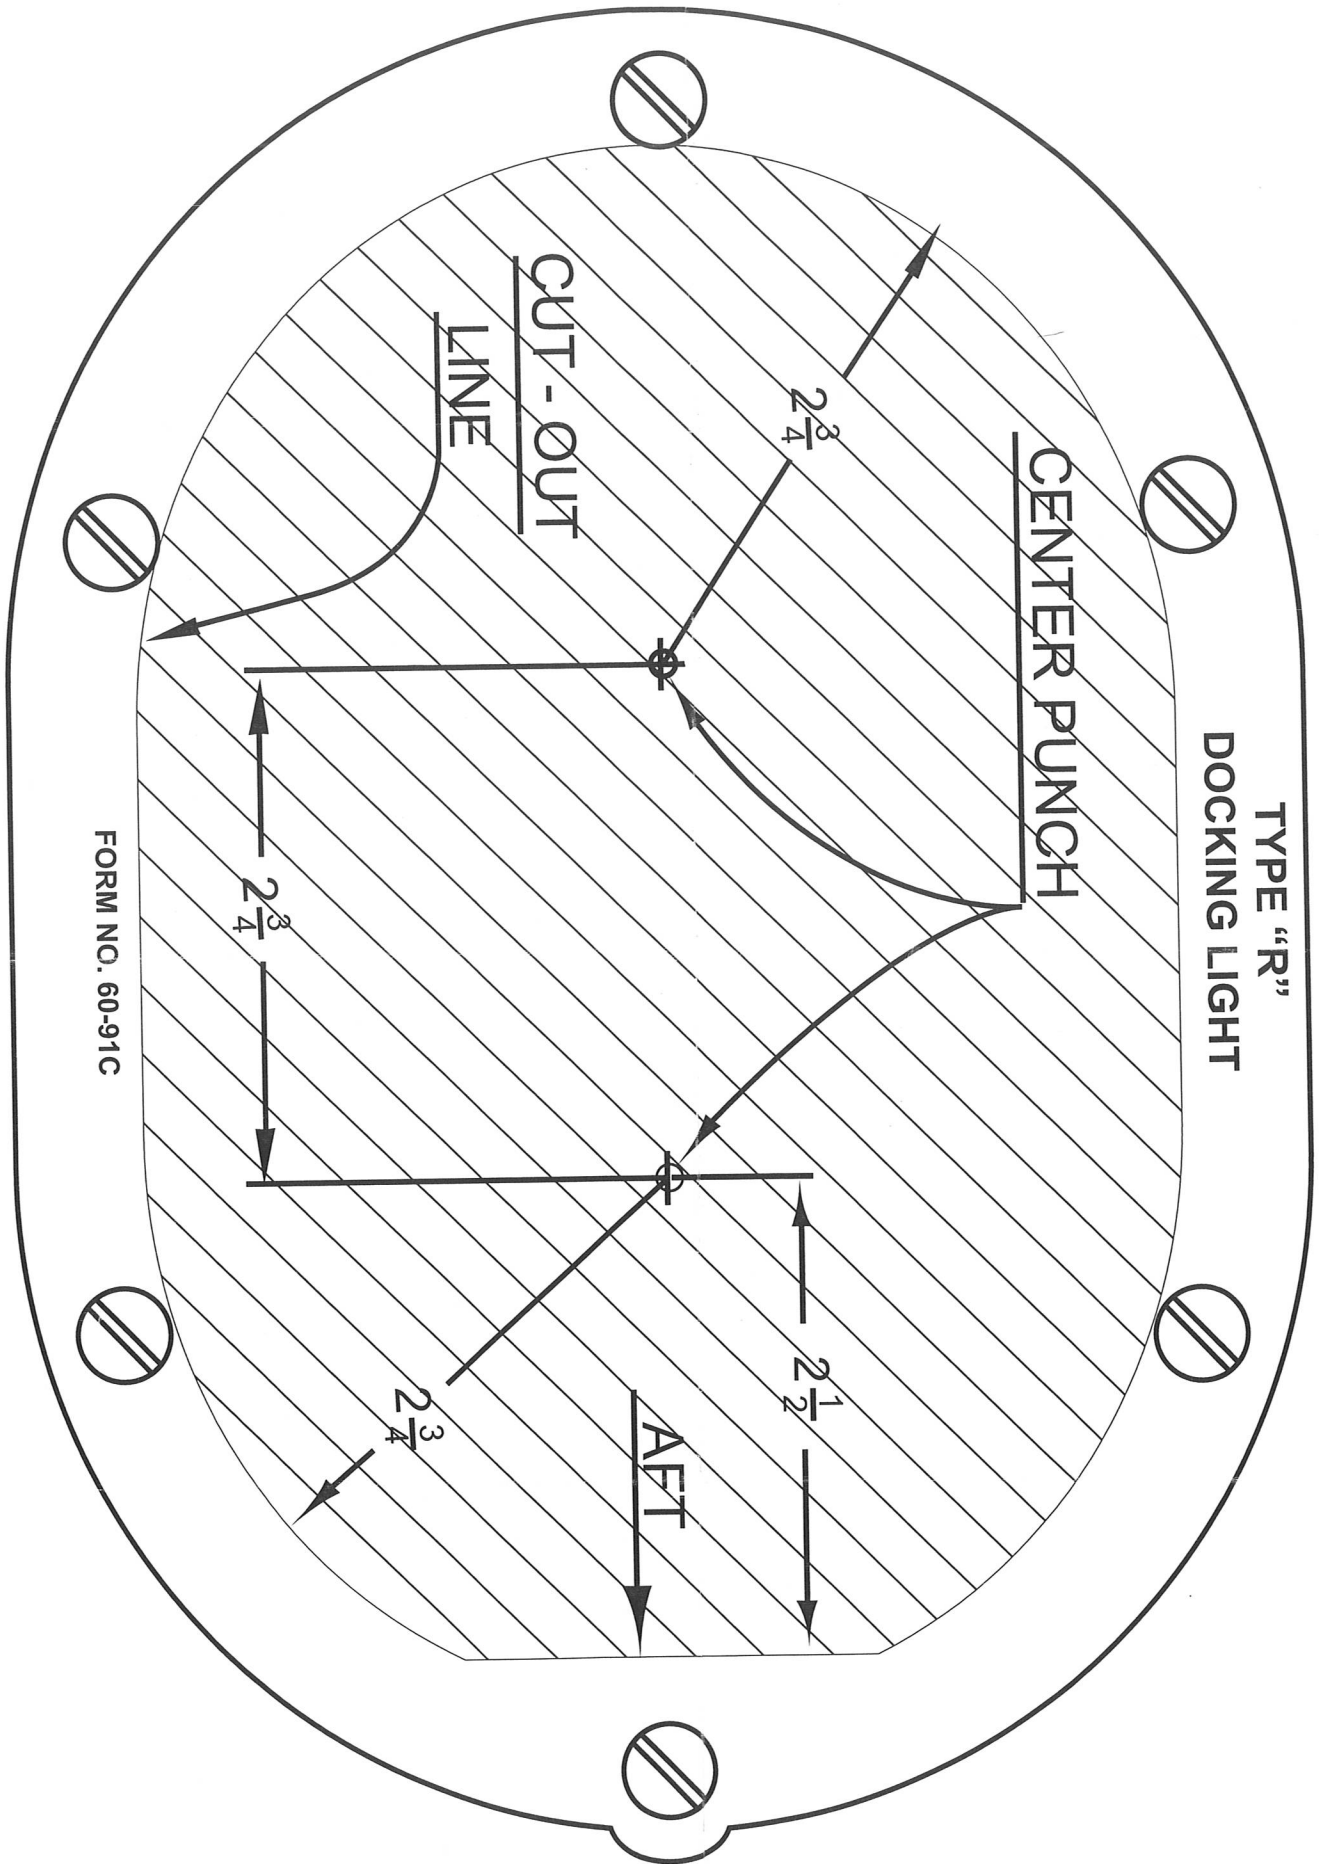

TYPE "R"
DOCKING LIGHT

FORM NO. 60-91C