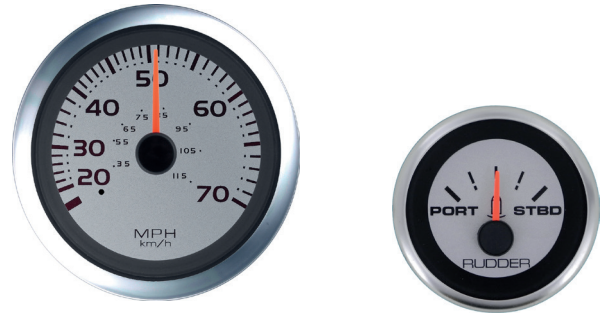

Our product range

*Dedicated International variants available

Amega

Argent*

Black Premier*

Black Sterling

Lido*

Sterling

White Premier

White Sterling