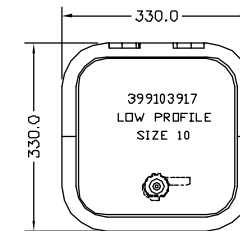

BAVARIA SAILBOAT PRODUCTS IDENTIFICATION – CRUISE + MATCH (NOT VISION)

BAVARIA ELLIPTICAL FIXEDLIGHT