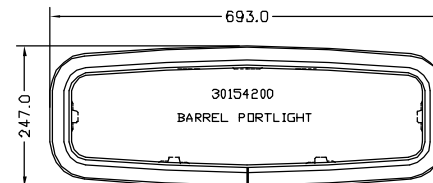

BAVARIA SAILBOAT PRODUCTS IDENTIFICATION – CRUISE + MATCH (NOT VISION)