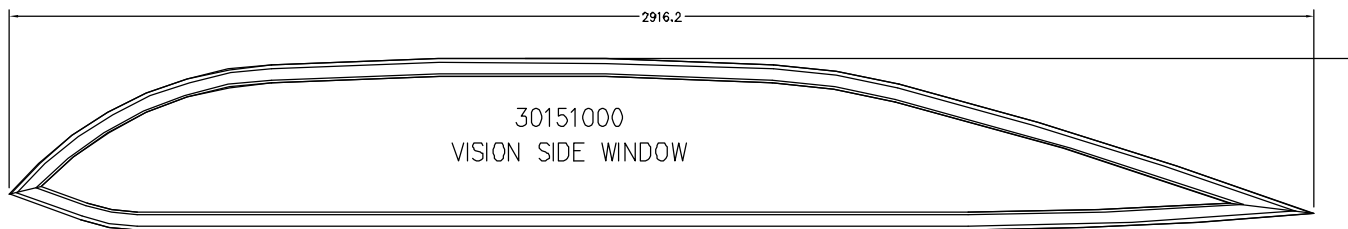

STANDARD PORTLIGHT size 0

STAINLESS PORTLIGHT size 8

SAVED AS N:\DRAWINGS\ENQUIRY\0306 ISS.4 NOT TO SCALE DATE: 22-MAY-07 BY: AWW

LEWMAR®

BAVARIA SAILBOAT PRODUCTS IDENTIFICATION – VISION

LOW PROFILE BAVARIA RECTANGULAR