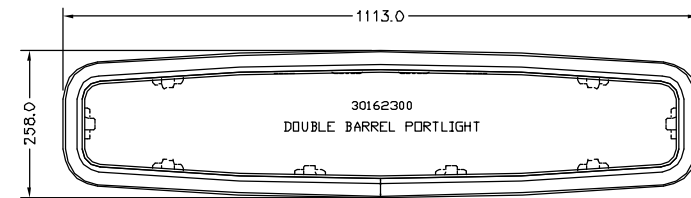

BAVARIA SAILBOAT PRODUCTS IDENTIFICATION – CRUISE + MATCH (NOT VISION)

BAVARIA ELLIPTICAL FIXEDLIGHT

BAVARIA SAILBOAT PRODUCTS IDENTIFICATION – CRUISE + MATCH (NOT VISION)

BAVARIA MOTORBOAT PRODUCTS IDENTIFICATION

STANDARD PORTLIGHT size 0

STAINLESS PORTLIGHT size 8

SAVED AS N:\DRAWINGS\ENQUIRY\0306 ISS.4 NOT TO SCALE DATE: 22-MAY-07 BY: AWW

LEWMAR®

BAVARIA SAILBOAT PRODUCTS IDENTIFICATION – VISION

LOW PROFILE BAVARIA RECTANGULAR