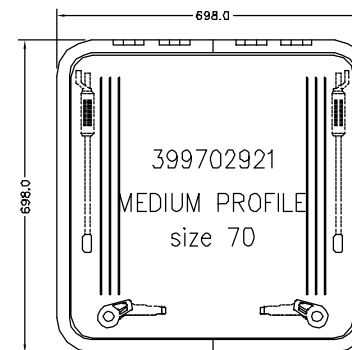

STANDARD PORTLIGHT size 0

STAINLESS PORTLIGHT size 8

SAVED AS N:\DRAWINGS\ENQUIRY\0306 ISS.4 NOT TO SCALE DATE: 22-MAY-07 BY: AWW

LEWMAR®

BAVARIA SAILBOAT PRODUCTS IDENTIFICATION – VISION

LOW PROFILE BAVARIA RECTANGULAR

BARREL PORTLIGHT

BAVARIA ELLIPTICAL FIXEDLIGHT

SAVED AS N:\DRAWINGS\ENQUIRY\0307 ISS.2 NOT TO SCALE DATE: 22-MAY-07 BY: AWW

LEWMAR®