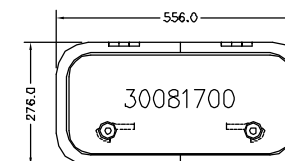

STANDARD PORTLIGHT size 0

STAINLESS PORTLIGHT size 8

SAVED AS N:\DRAWINGS\ENQUIRY\0306 ISS.4 NOT TO SCALE DATE: 22-MAY-07 BY: AWW

LEWMAR®

BAVARIA SAILBOAT PRODUCTS IDENTIFICATION – VISION

LOW PROFILE BAVARIA RECTANGULAR