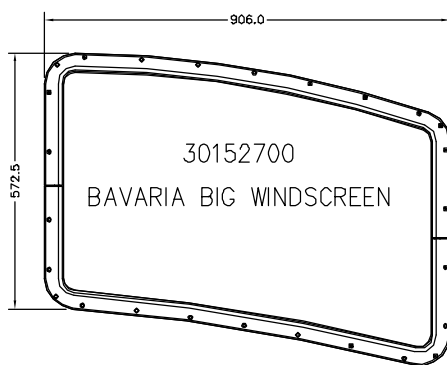

STANDARD PORTLIGHT size 0

STAINLESS PORTLIGHT size 8

SAVED AS N:\DRAWINGS\ENQUIRY\0306 ISS.4 NOT TO SCALE DATE: 22-MAY-07 BY: AWW

LEWMAR®

BAVARIA SAILBOAT PRODUCTS IDENTIFICATION – VISION

LOW PROFILE BAVARIA RECTANGULAR

BARREL PORTLIGHT

BAVARIA ELLIPTICAL FIXEDLIGHT

SAVED AS N:\DRAWINGS\ENQUIRY\0307 ISS.2 NOT TO SCALE DATE: 22-MAY-07 BY: AWW

LEWMAR®