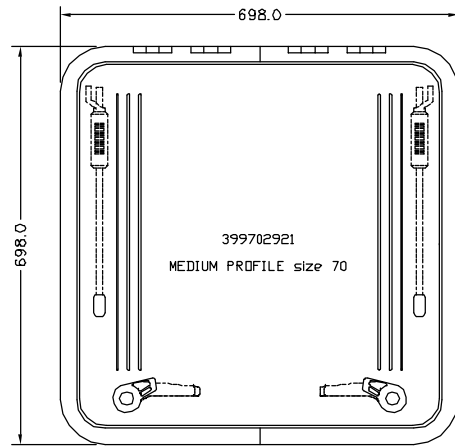

BAVARIA SAILBOAT PRODUCTS IDENTIFICATION – CRUISE + MATCH (NOT VISION)