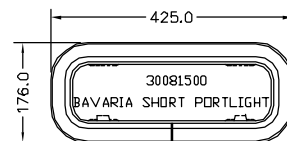

BAVARIA SAILBOAT PRODUCTS IDENTIFICATION – CRUISE + MATCH (NOT VISION)