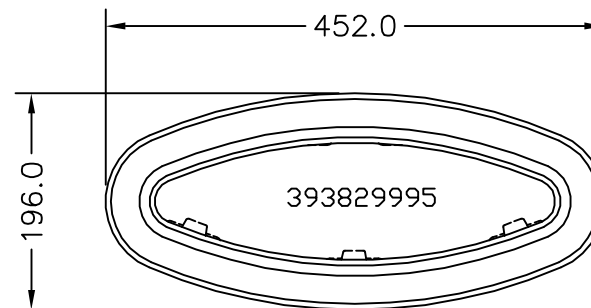

BAVARIA SAILBOAT PRODUCTS IDENTIFICATION – CRUISE + MATCH (NOT VISION)

BAVARIA ELLIPTICAL FIXEDLIGHT

BAVARIA SAILBOAT PRODUCTS IDENTIFICATION – CRUISE + MATCH (NOT VISION)

BAVARIA MOTORBOAT PRODUCTS IDENTIFICATION

STANDARD PORTLIGHT size 0

STAINLESS PORTLIGHT size 8

SAVED AS N:\DRAWINGS\ENQUIRY\0306 ISS.4 NOT TO SCALE DATE: 22-MAY-07 BY: AWW

LEWMAR®

BAVARIA SAILBOAT PRODUCTS IDENTIFICATION – VISION

LOW PROFILE BAVARIA RECTANGULAR

BARREL PORTLIGHT

BAVARIA ELLIPTICAL FIXEDLIGHT

SAVED AS N:\DRAWINGS\ENQUIRY\0307 ISS.2 NOT TO SCALE DATE: 22-MAY-07 BY: AWW

LEWMAR®