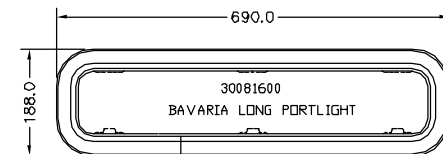

BAVARIA SAILBOAT PRODUCTS IDENTIFICATION – CRUISE + MATCH (NOT VISION)