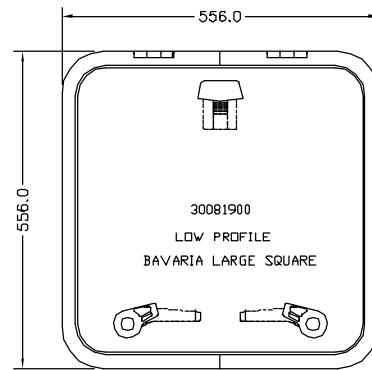

BAVARIA SAILBOAT PRODUCTS IDENTIFICATION – CRUISE + MATCH (NOT VISION)

BAVARIA ELLIPTICAL FIXEDLIGHT

BAVARIA SAILBOAT PRODUCTS IDENTIFICATION – CRUISE + MATCH (NOT VISION)

BAVARIA MOTORBOAT PRODUCTS IDENTIFICATION

STANDARD PORTLIGHT size 0

STAINLESS PORTLIGHT size 8

SAVED AS N:\DRAWINGS\ENQUIRY\0306 ISS.4 NOT TO SCALE DATE: 22-MAY-07 BY: AWW

LEWMAR®

BAVARIA SAILBOAT PRODUCTS IDENTIFICATION – VISION

LOW PROFILE BAVARIA RECTANGULAR