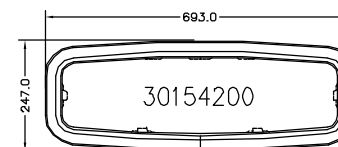

STANDARD PORTLIGHT size 0

STAINLESS PORTLIGHT size 8

SAVED AS N:\DRAWINGS\ENQUIRY\0306 ISS.4 NOT TO SCALE DATE: 22-MAY-07 BY: AWW

LEWMAR®

BAVARIA SAILBOAT PRODUCTS IDENTIFICATION – VISION

LOW PROFILE BAVARIA RECTANGULAR