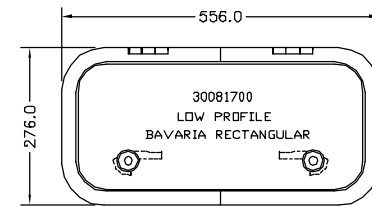

BAVARIA SAILBOAT PRODUCTS IDENTIFICATION – CRUISE + MATCH (NOT VISION)

BAVARIA ELLIPTICAL FIXEDLIGHT