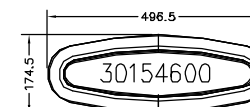

BAVARIA ELLIPTICAL FIXEDLIGHT

SAVED AS N:\DRAWINGS\ENQUIRY\0307 ISS.2 NOT TO SCALE DATE: 22-MAY-07 BY: AWW

LEWMAR®