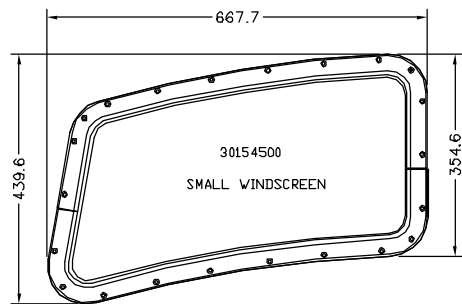

BAVARIA SAILBOAT PRODUCTS IDENTIFICATION – CRUISE + MATCH (NOT VISION)

BAVARIA ELLIPTICAL FIXEDLIGHT

BAVARIA SAILBOAT PRODUCTS IDENTIFICATION – CRUISE + MATCH (NOT VISION)

BAVARIA MOTORBOAT PRODUCTS IDENTIFICATION

STANDARD PORTLIGHT size 0

STAINLESS PORTLIGHT size 8

SAVED AS N:\DRAWINGS\ENQUIRY\0306 ISS.4 NOT TO SCALE DATE: 22-MAY-07 BY: AWW

LEWMAR®

BAVARIA SAILBOAT PRODUCTS IDENTIFICATION – VISION

LOW PROFILE BAVARIA RECTANGULAR