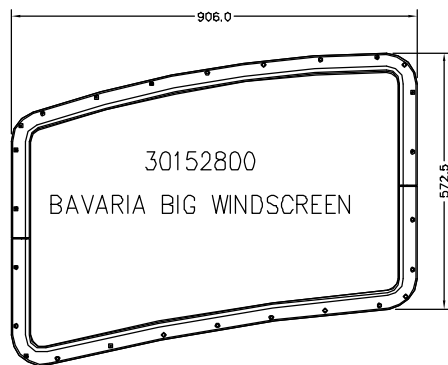

STANDARD PORTLIGHT size 0

STAINLESS PORTLIGHT size 8

SAVED AS N:\DRAWINGS\ENQUIRY\0306 ISS.4 NOT TO SCALE DATE: 22-MAY-07 BY: AWW

LEWMAR®

BAVARIA SAILBOAT PRODUCTS IDENTIFICATION – VISION

LOW PROFILE BAVARIA RECTANGULAR

BARREL PORTLIGHT

BAVARIA ELLIPTICAL FIXEDLIGHT

SAVED AS N:\DRAWINGS\ENQUIRY\0307 ISS.2 NOT TO SCALE DATE: 22-MAY-07 BY: AWW

LEWMAR®