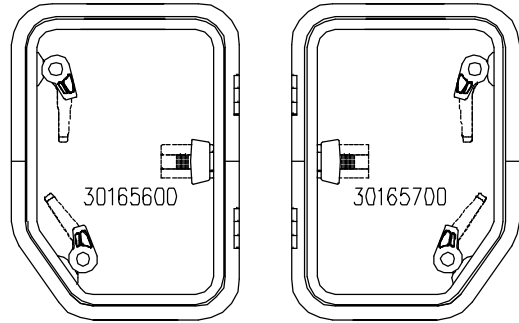

BAVARIA SAILBOAT PRODUCTS IDENTIFICATION – CRUISE + MATCH (NOT VISION)

BAVARIA ELLIPTICAL FIXEDLIGHT

BAVARIA SAILBOAT PRODUCTS IDENTIFICATION – CRUISE + MATCH (NOT VISION)

BAVARIA MOTORBOAT PRODUCTS IDENTIFICATION

STANDARD PORTLIGHT size 0

STAINLESS PORTLIGHT size 8

SAVED AS N:\DRAWINGS\ENQUIRY\0306 ISS.4 NOT TO SCALE DATE: 22-MAY-07 BY: AWW

LEWMAR®

BAVARIA SAILBOAT PRODUCTS IDENTIFICATION – VISION

LOW PROFILE BAVARIA RECTANGULAR

BARREL PORTLIGHT

BAVARIA ELLIPTICAL FIXEDLIGHT

SAVED AS N:\DRAWINGS\ENQUIRY\0307 ISS.2 NOT TO SCALE DATE: 22-MAY-07 BY: AWW

LEWMAR®