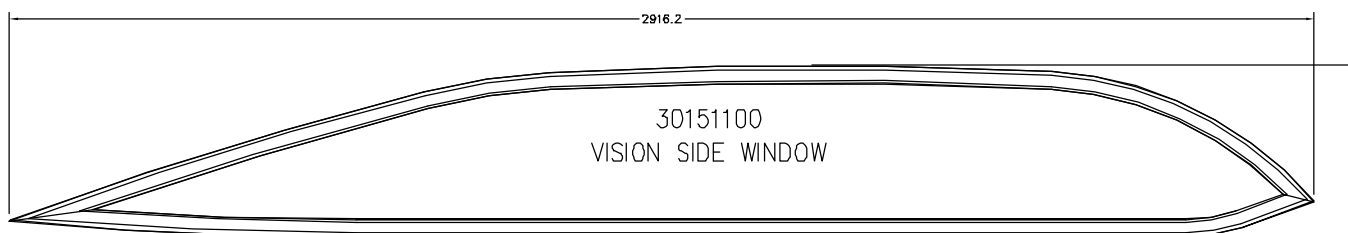

STANDARD PORTLIGHT size 0

STAINLESS PORTLIGHT size 8

SAVED AS N:\DRAWINGS\ENQUIRY\0306 ISS.4 NOT TO SCALE DATE: 22-MAY-07 BY: AWW

LEWMAR®

BAVARIA SAILBOAT PRODUCTS IDENTIFICATION – VISION

LOW PROFILE BAVARIA RECTANGULAR