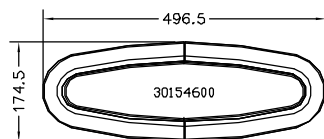

BAVARIA SAILBOAT PRODUCTS IDENTIFICATION – CRUISE + MATCH (NOT VISION)

BAVARIA ELLIPTICAL FIXEDLIGHT