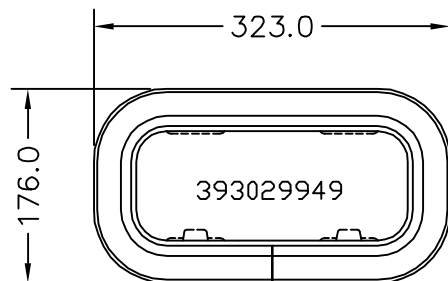

BAVARIA SAILBOAT PRODUCTS IDENTIFICATION – CRUISE + MATCH (NOT VISION)

BAVARIA ELLIPTICAL FIXEDLIGHT

BAVARIA SAILBOAT PRODUCTS IDENTIFICATION – CRUISE + MATCH (NOT VISION)

BAVARIA MOTORBOAT PRODUCTS IDENTIFICATION

STANDARD PORTLIGHT size 0

STAINLESS PORTLIGHT size 8

SAVED AS N:\DRAWINGS\ENQUIRY\0306 ISS.4 NOT TO SCALE DATE: 22-MAY-07 BY: AWW

LEWMAR®

BAVARIA SAILBOAT PRODUCTS IDENTIFICATION – VISION

LOW PROFILE BAVARIA RECTANGULAR