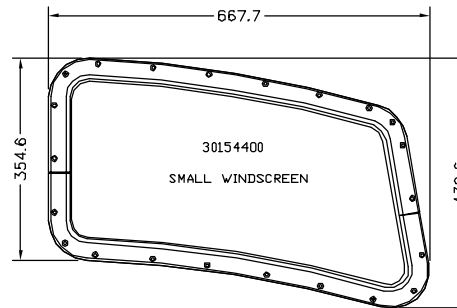

BAVARIA SAILBOAT PRODUCTS IDENTIFICATION – CRUISE + MATCH (NOT VISION)

BAVARIA ELLIPTICAL FIXEDLIGHT

BAVARIA SAILBOAT PRODUCTS IDENTIFICATION – CRUISE + MATCH (NOT VISION)

BAVARIA MOTORBOAT PRODUCTS IDENTIFICATION

STANDARD PORTLIGHT size 0

STAINLESS PORTLIGHT size 8

SAVED AS N:\DRAWINGS\ENQUIRY\0306 ISS.4 NOT TO SCALE DATE: 22-MAY-07 BY: AWW

LEWMAR®

BAVARIA SAILBOAT PRODUCTS IDENTIFICATION – VISION

LOW PROFILE BAVARIA RECTANGULAR