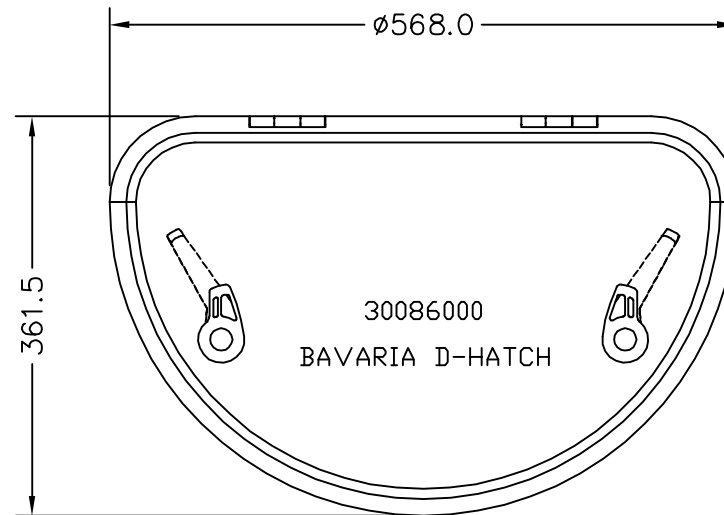

BAVARIA SAILBOAT PRODUCTS IDENTIFICATION – CRUISE + MATCH (NOT VISION)

BAVARIA ELLIPTICAL FIXEDLIGHT

BAVARIA SAILBOAT PRODUCTS IDENTIFICATION – CRUISE + MATCH (NOT VISION)

BAVARIA MOTORBOAT PRODUCTS IDENTIFICATION

STANDARD PORTLIGHT size 0

STAINLESS PORTLIGHT size 8

SAVED AS N:\DRAWINGS\ENQUIRY\0306 ISS.4 NOT TO SCALE DATE: 22-MAY-07 BY: AWW

LEWMAR®

BAVARIA SAILBOAT PRODUCTS IDENTIFICATION – VISION

LOW PROFILE BAVARIA RECTANGULAR

BARREL PORTLIGHT

BAVARIA ELLIPTICAL FIXEDLIGHT

SAVED AS N:\DRAWINGS\ENQUIRY\0307 ISS.2 NOT TO SCALE DATE: 22-MAY-07 BY: AWW

LEWMAR®