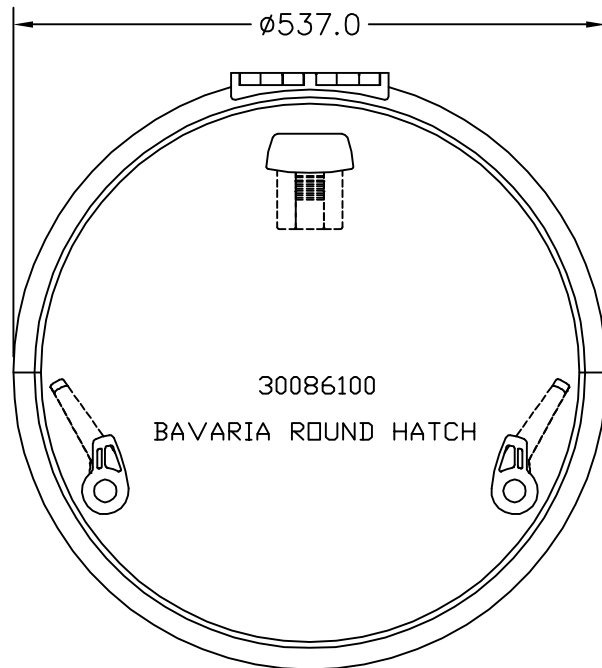

BAVARIA SAILBOAT PRODUCTS IDENTIFICATION – CRUISE + MATCH (NOT VISION)

BAVARIA ELLIPTICAL FIXEDLIGHT

BAVARIA SAILBOAT PRODUCTS IDENTIFICATION – CRUISE + MATCH (NOT VISION)

BAVARIA MOTORBOAT PRODUCTS IDENTIFICATION

STANDARD PORTLIGHT size 0

STAINLESS PORTLIGHT size 8

SAVED AS N:\DRAWINGS\ENQUIRY\0306 ISS.4 NOT TO SCALE DATE: 22-MAY-07 BY: AWW

LEWMAR®

BAVARIA SAILBOAT PRODUCTS IDENTIFICATION – VISION

LOW PROFILE BAVARIA RECTANGULAR

BARREL PORTLIGHT

BAVARIA ELLIPTICAL FIXEDLIGHT

SAVED AS N:\DRAWINGS\ENQUIRY\0307 ISS.2 NOT TO SCALE DATE: 22-MAY-07 BY: AWW

LEWMAR®