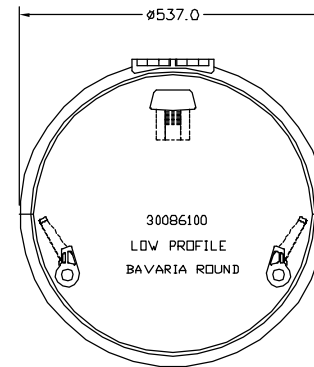

BAVARIA SAILBOAT PRODUCTS IDENTIFICATION – CRUISE + MATCH (NOT VISION)

BAVARIA ELLIPTICAL FIXEDLIGHT

BAVARIA SAILBOAT PRODUCTS IDENTIFICATION – CRUISE + MATCH (NOT VISION)

BAVARIA MOTORBOAT PRODUCTS IDENTIFICATION

STANDARD PORTLIGHT size 0

STAINLESS PORTLIGHT size 8

SAVED AS N:\DRAWINGS\ENQUIRY\0306 ISS.4 NOT TO SCALE DATE: 22-MAY-07 BY: AWW

LEWMAR®

BAVARIA SAILBOAT PRODUCTS IDENTIFICATION – VISION

LOW PROFILE BAVARIA RECTANGULAR

BARREL PORTLIGHT

BAVARIA ELLIPTICAL FIXEDLIGHT

SAVED AS N:\DRAWINGS\ENQUIRY\0307 ISS.2 NOT TO SCALE DATE: 22-MAY-07 BY: AWW

LEWMAR®