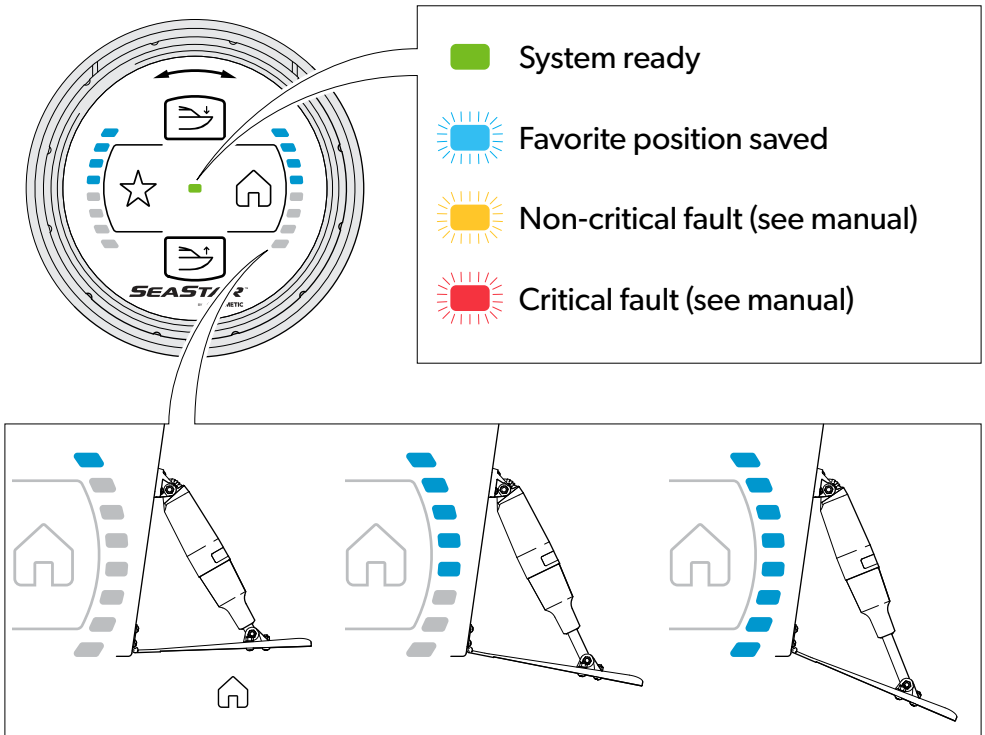

↗ DOMETIC

STANDARD TRIM TAB SYSTEM

Quick Reference Guide

PLEASE KEEP ON BOAT

OVER

Mobile Living Made Easy.