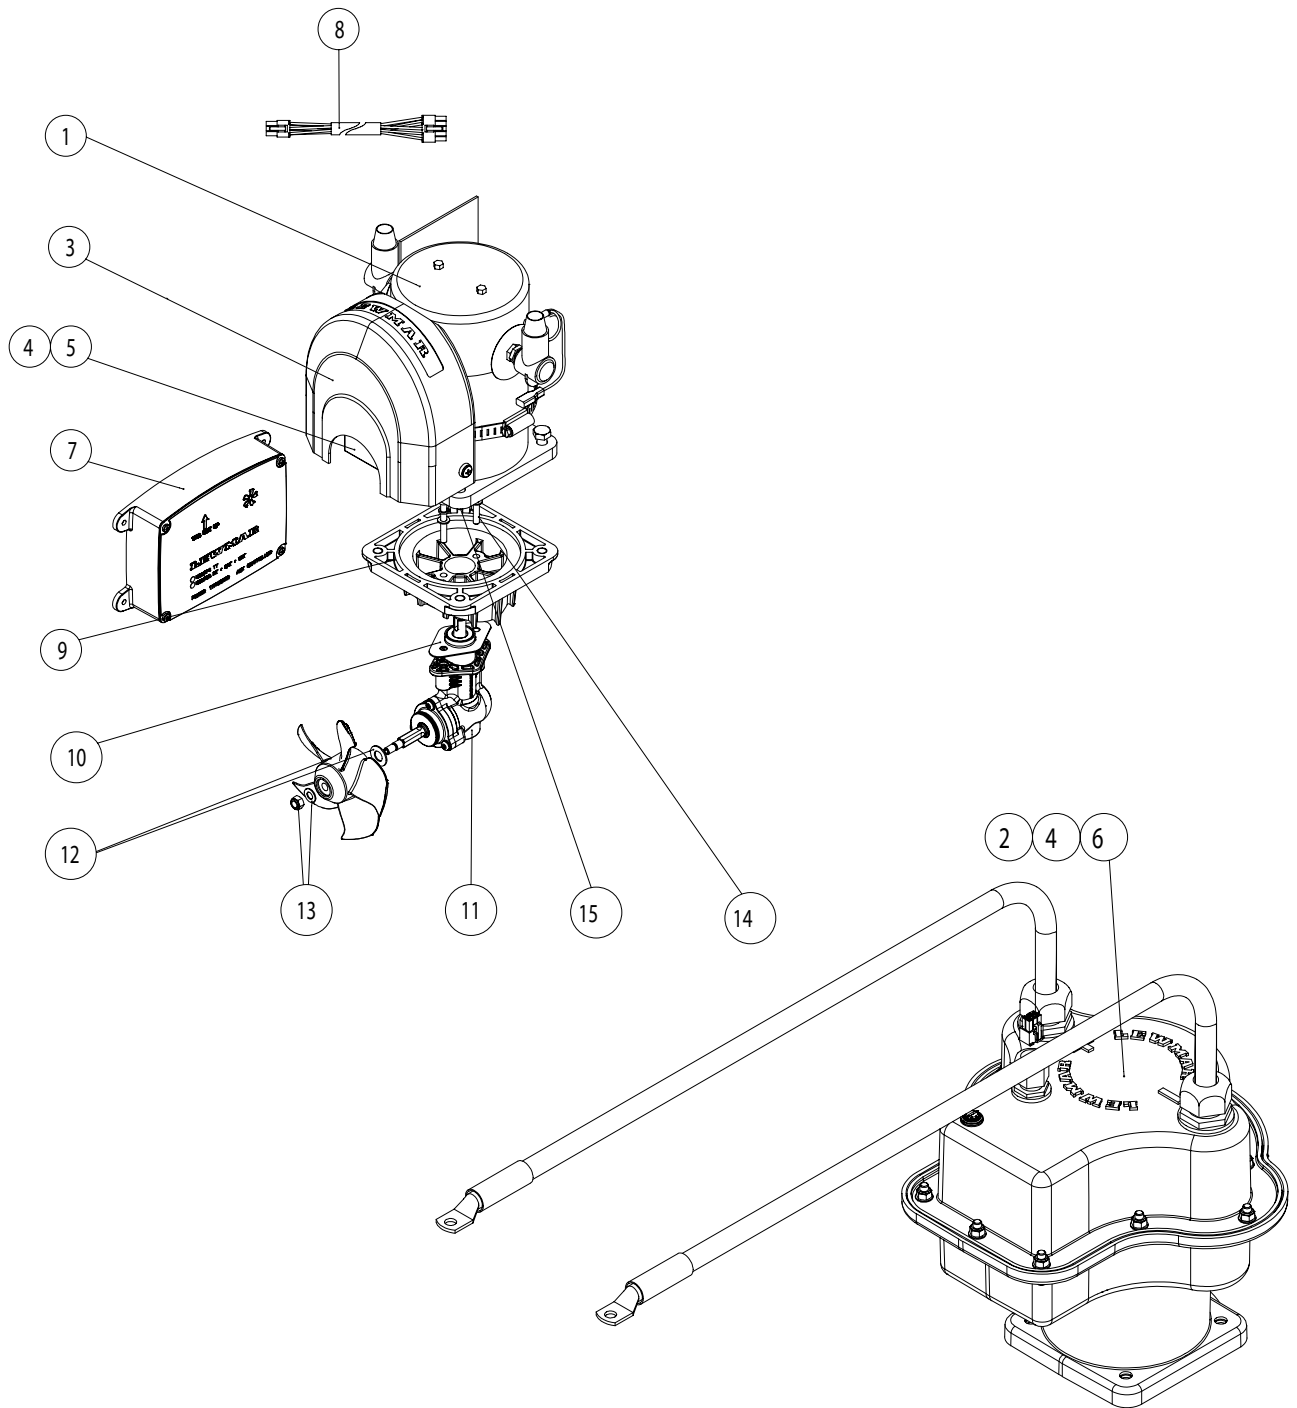

Thrusters

110TT 1.5kW 12V

| ITEM | PART NO | DESCRIPTION |
|------|---------|-------------------------|
| 1 | 582008 | MOTOR ASSY |
| 2 | 582009 | MOTOR ASSY IP |
| 3 | 553034 | COVER, NON-IP |
| 4 | B12526 | SOLENIOD |
| 5 | 589857 | SOLENOID LOOM, NON-IP |
| 6 | 589856 | SOLENOID LOOM, IP |
| 7 | 589274 | GEN2 TT ICU |
| 8 | 589806 | 2M TT MOTOR LOOM |
| 9 | 552004 | MOUNTING SADDLE |
| 10 | 552005 | TUNNEL GASKET |
| 11 | 582001 | HUB ASSY |
| 12 | 589451 | PROPELLER AND WASHER |
| 13 | 589453 | PROPELLER FIXING KIT |
| 14 | 589452 | INSTALLATION FIXING KIT |
| 15 | 559107 | DRIVE PIN |