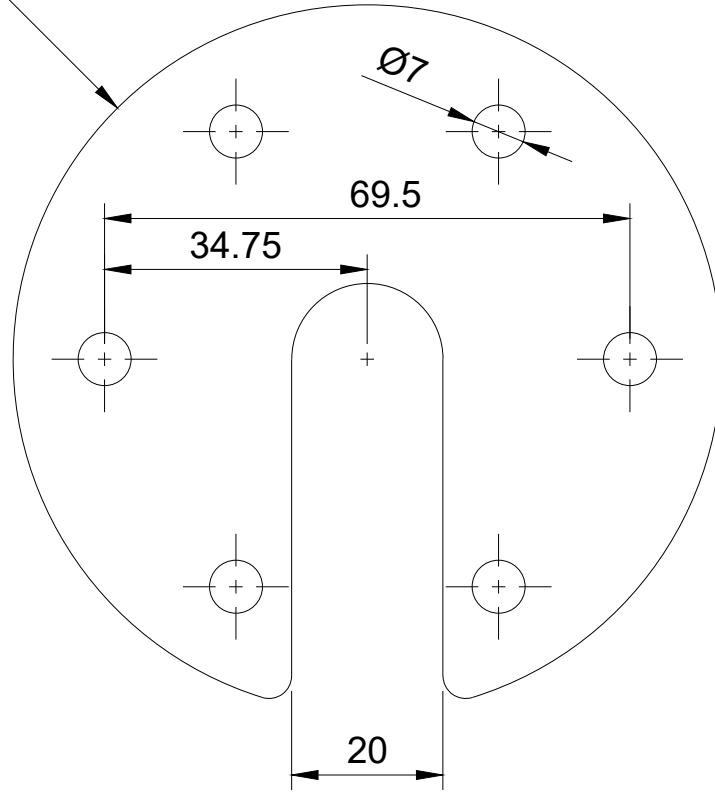

Ø98.7mm

Jan Comstedt AB

JCH-cablebase