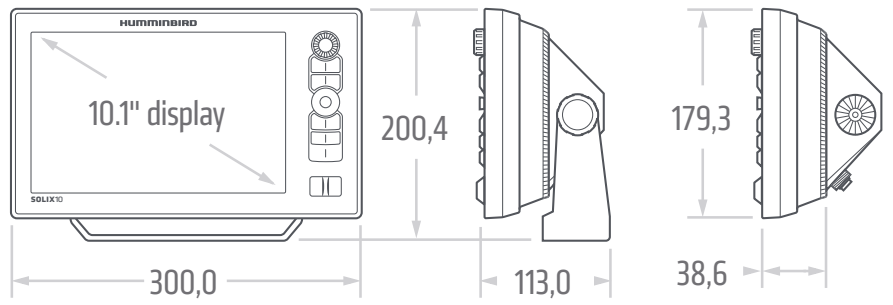

## SOLIX 10

Gimbal Mount

In-Dash Mount