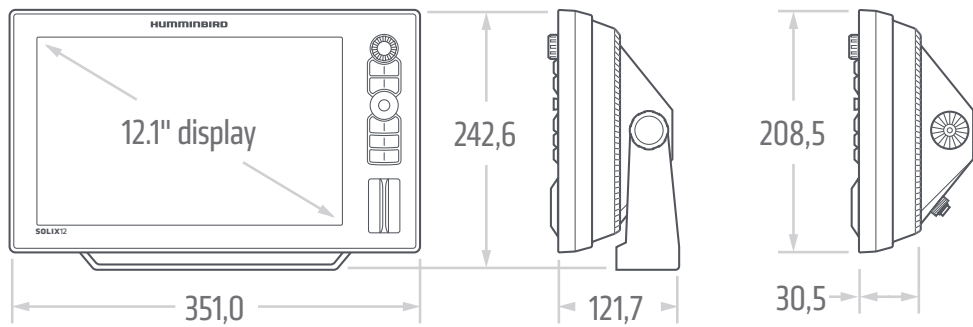

SOLIX 12

Gimbal Mount

In-Dash Mount