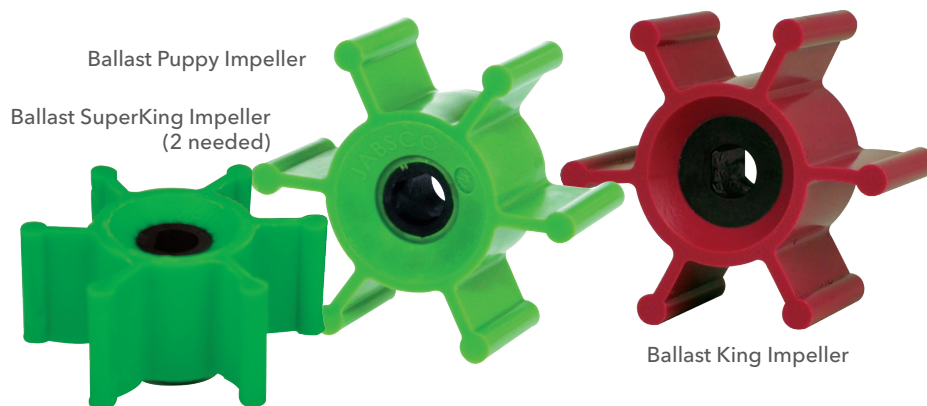

Jabsco Ballast Pumps

SOLUTIONS FOR WAKEBOARD AND SKI BOAT WATER BALLASTING SYSTEMS

Ballast SuperKing

When you're having fun on a wakeboard, skis, or a tube, a bigger wake will create a more exhilarating ride. Xylem's Jabsco ballast pumping systems, including the Ballast Puppy, Ballast King, and Ballast SuperKing, make taking on weight easy with tanks that rapidly fill at the touch of a button. Systems can be emptied quickly as well.

FEATURES

- Run dry impellers
- Flow rates 9-25 gallons per minute (GPM) or 34-95 liters per minute (LPM)
- Adds approximately 80-200 pounds (36-91 kgs) of ballast water per minute
- Self priming to 3 or 4 feet (0.9 or 1.2 meters)
- All comply with USCG 183.410 and ISO 8846 Marine (Ignition Protection)
- Reversing Polarity Switch available (Puppy and King products only)

	Ballast Puppy	Ballast King	Ballast SuperKing
PORTS	1" (25 mm) hose barb or 1/2" NPT internal	1" (25 mm) hose barb or 1/2" NPT internal	1 1/4" (32 mm) hose barb
MODEL NUMBERS	18220-1127 - Reversing switch included 18220-9127 - Deutsch connector, no reversing switch	22610-9007 - Reversing switch included 22610-9507 - Reversing switch not included 22610-9427 - Deutsch connector, no reversing switch	33610-0107 - Deutsch connector, no reversing switch
REPLACEMENT IMPELLER PART NUMBERS	6303-0007-P - Clamshell packaged 6303-0007-24 - Bulk packaged	23095-0007-P - Clamshell packaged 23095-0007-24 - Bulk packaged	6303-0007-P - Clamshell packaged (2 needed) 6303-0007-24 - Bulk packaged
NON RETURN VALVE PART NUMBERS	29295-1000 - 1" (25 mm) 29300-1000 - 1 1/4" (32 mm) 29295-1010 - 1 1/2" (38 mm)	29295-1000 - 1" (25 mm) 29300-1000 - 1 1/4" (32 mm) 29295-1010 - 1 1/2" (38 mm)	29295-1000 - 1" (25 mm) 29300-1000 - 1 1/4" (32 mm) 29295-1010 - 1 1/2" (38 mm)
REVERSAL SWITCH PART NUMBERS	18753-0095	18753-0095	Not available