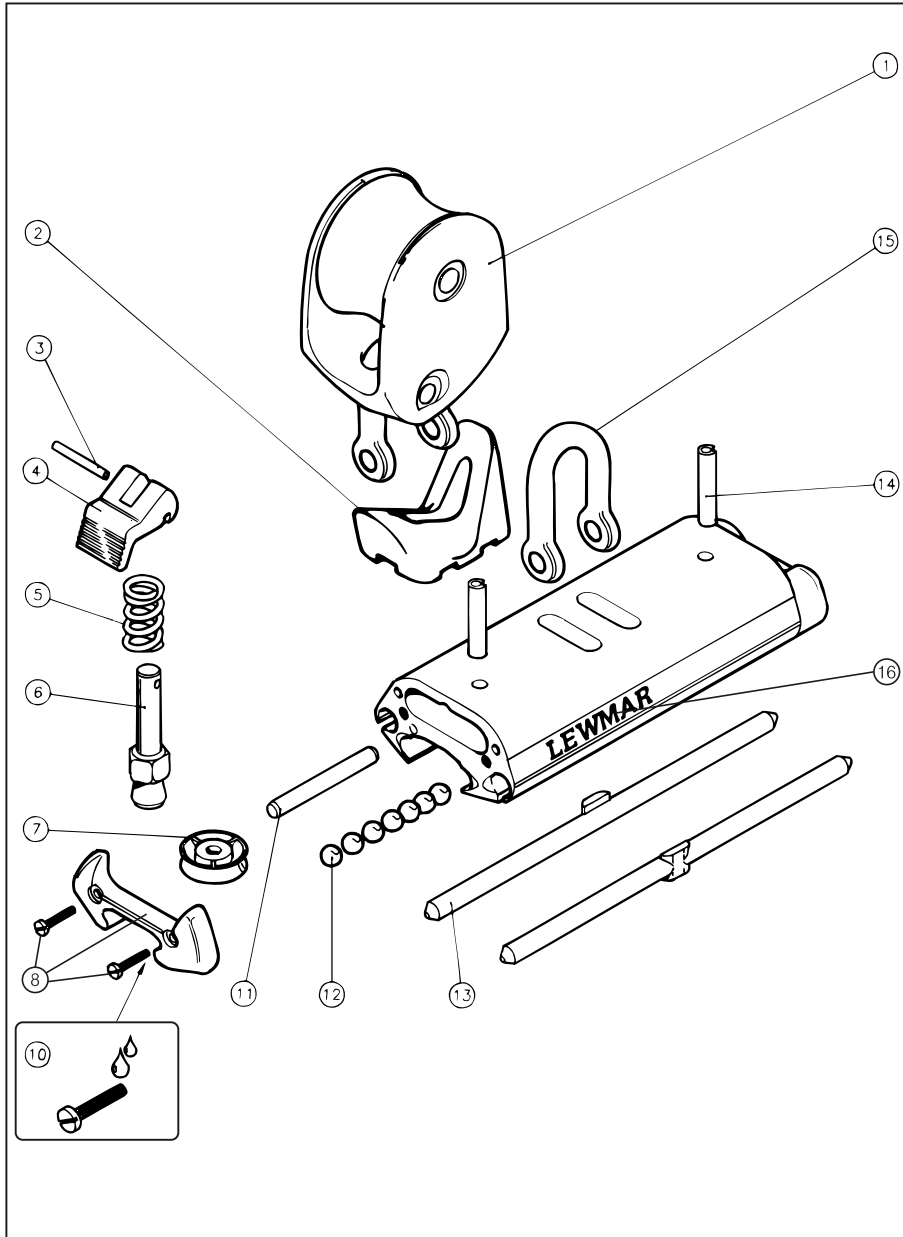

2. CARS

2.1 Size 0 Cars

2. CARS

2.1 Size 0 Cars

Item	Description	Part Number	Assembly Number
1	Genoa Stirrup Assembly		28000801
2	Angled Rubber Upstand	25002313	
3	Spirol Pin		29170048
4	Plunger Cam		
5	Plunger Spring		
6	Plunger		
7	Control Line Sheave	25000133	
8	End Cap Kit (Inc. Screws)		29170045
10	Use Lockite Nutloc 242E		
11	Car Spirol Pin 6 x 35	B1549	
12	Delrin Ball 3/16" x 98		29170022
13	Slide Rod (Pair)		29170026
14	Spirol Pin	B1548	
15	Shackle	25000007	
16	Lewmar Label	25000022	