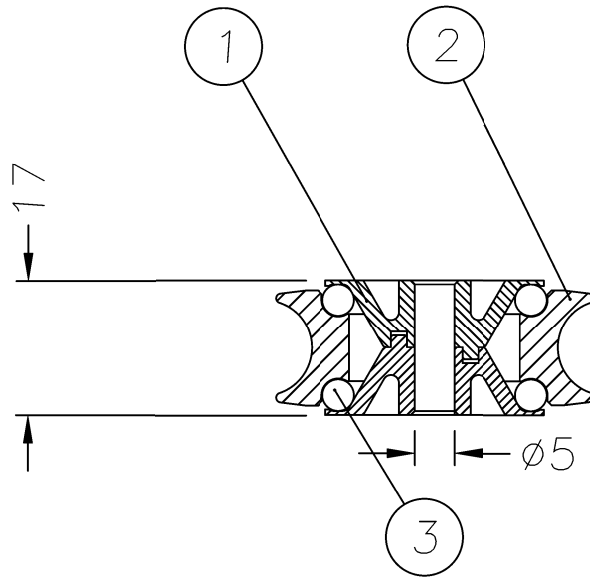

ORIGINAL SIZE A4

NOTES :

1) 2 OFF ITEM 1 PRESS FIT TOGETHER

ITEM NO	PART NO	DESCRIPTION	NO OFF
1	25001100	40mm ORGANISER CUP	2
2	25000761	40mm SHEAVE	1
3	B1729	5/32" DELRIN BALL	38

REMOVE ALL BURRS AND SHARP EDGES

Unauthorised use, manufacture or reproduction
In whole or in part is prohibited

				TOLERANCES (UNLESS STATED)	DRN.
					T.SPOONER
					USED ON
					40mm ORGANISER
					DATE
A	ORIGINAL/FIRST ISSUE	HW0867	29/9/93		29/9/93
ISSUE	REVISION	MOD N°	DATE	ALL DIMENSIONS IN M.M.	SCALE 1:1
MATERIAL			FINISH		
TITLE 40mm SHEAVE ASSEMBLY			PART N° 28001100		LEWMAR