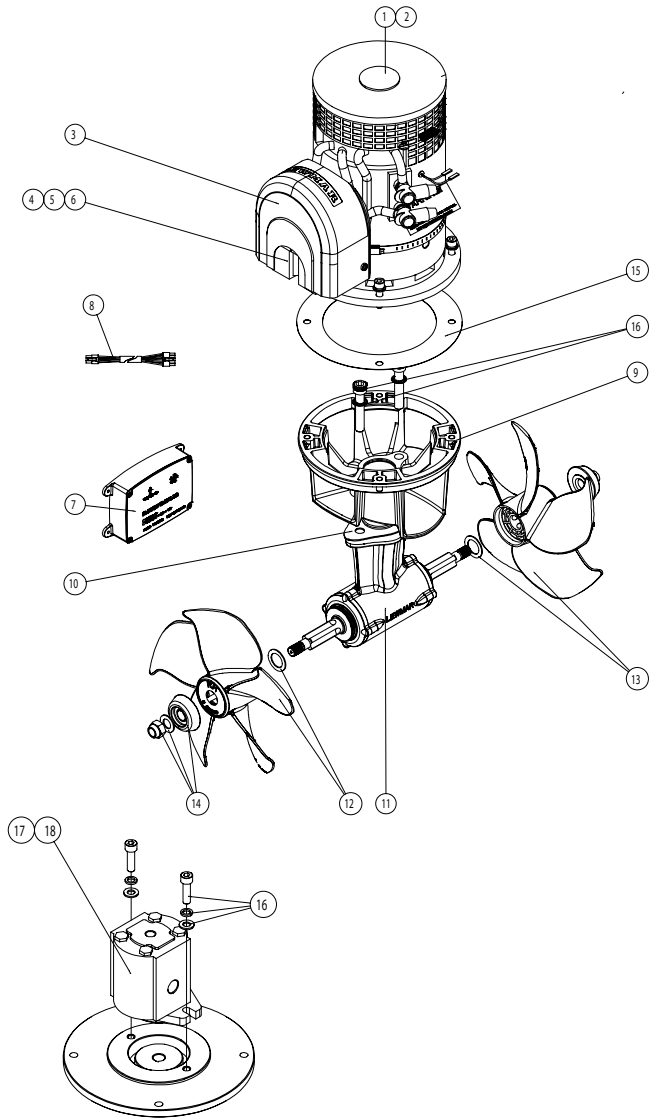

250TT/H - 8.0kW - 24

300TT/H - 10.8 to 15.0kW

ITEM	PART NO	DESCRIPTION
1	585029	MOTOR ASSY 8.0KW 24V
2	553036	COVER, NON-IP
3	B11129	SOLENIOD 8.0
4	589834	SOLENIOD LOOM
5	589834	GEN2 TT ICU
6	589806	2M TT MOTOR LOOM
	589858	2M TT HYD LOOM (HYDRAULIC ONLY)
7	555025	MOUNTING SADDLE
8	555035	TUNNEL GASKET
9	589557	HUB ASSY
10	589551	RIGHT HAND PROPELLER & WASHER
11	589552	LEFT HAND PROPELLER & WASHER
12	589150	ANODE KIT
13	555038	PLASTIC WASHER
14	559152	INSTALLATION FIXING KIT
15	585040	HYD MOTOR 26 CC/REV
16	585041	HYD MOTOR 16.8 CC/REV

ITEM	PART NO	DESCRIPTION
1	587032	MOTOR ASSY 10.8KW 24V
2	557030	MOTOR ASSY 15KW 48V
3	555034	COVER, NON-IP
4	B8429	SOLENIOD 10.8KW
5	B11762	SOLENIOD 15KW
6	589834	SOLENIOD LOOM
7	589274	GEN2 TT ICU
8	589806	2M TT MOTOR LOOM
	589858	2M TT HYD LOOM (HYDRAULIC ONLY)
9	557025	MOUNTING SADDLE
10	557035	TUNNEL GASKET
11	559755	HUB ASSY
12	589750	RIGHT HAND PROPELLER & WASHER
13	589751	LEFT HAND PROPELLER & WASHER
14	589150	ANODE KIT
15	555038	PLASTIC WASHER
16	589752	INSTALLATION FIXING KIT
17	585040	HYD MOTOR 26 CC/REV
18	585041	HYD MOTOR 16.8 CC/REV