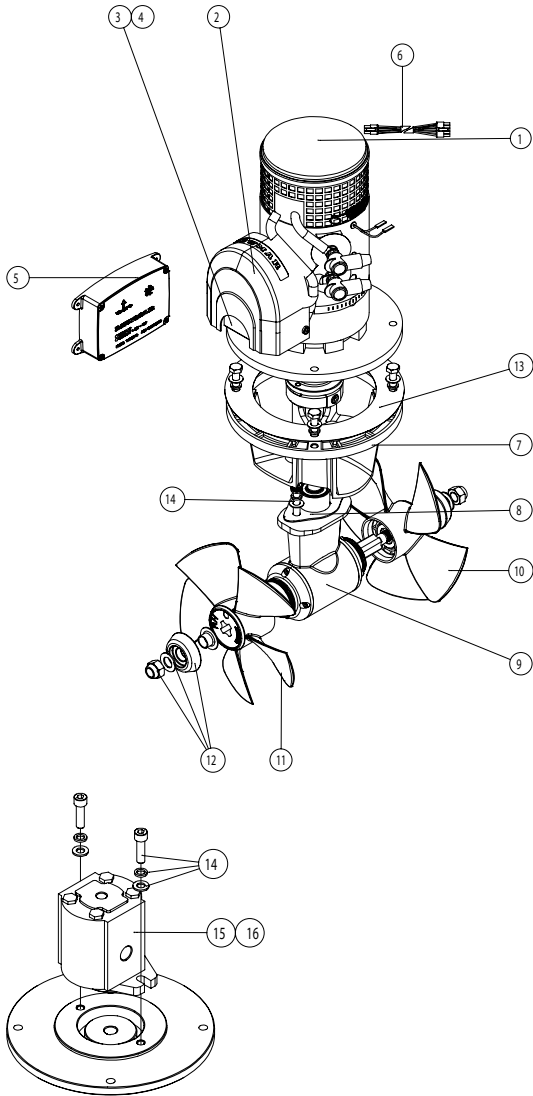

250TT/H - 8.0kW - 24

300TT/H - 10.8 to 15.0kW

ITEM	PART NO	DESCRIPTION
1	585029	MOTOR ASSY 8.0KW 24V
2	553036	COVER, NON-IP
3	B11129	SOLENIOD 8.0
4	589834	SOLENIOD LOOM
5	589834	GEN2 TT ICU
6	589806	2M TT MOTOR LOOM
	589858	2M TT HYD LOOM (HYDRAULIC ONLY)
7	555025	MOUNTING SADDLE
8	555035	TUNNEL GASKET
9	589557	HUB ASSY
10	589551	RIGHT HAND PROPELLER & WASHER
11	589552	LEFT HAND PROPELLER & WASHER
12	589150	ANODE KIT
13	555038	PLASTIC WASHER
14	559152	INSTALLATION FIXING KIT
15	585040	HYD MOTOR 26 CC/REV
16	585041	HYD MOTOR 16.8 CC/REV

ITEM	PART NO	DESCRIPTION
1	587032	MOTOR ASSY 10.8KW 24V
2	557030	MOTOR ASSY 15KW 48V
3	555034	COVER, NON-IP
4	B8429	SOLENIOD 10.8KW
5	B11762	SOLENIOD 15KW
6	589834	SOLENIOD LOOM
7	589274	GEN2 TT ICU
8	589806	2M TT MOTOR LOOM
	589858	2M TT HYD LOOM (HYDRAULIC ONLY)
9	557025	MOUNTING SADDLE
10	557035	TUNNEL GASKET
11	559755	HUB ASSY
12	589750	RIGHT HAND PROPELLER & WASHER
13	589751	LEFT HAND PROPELLER & WASHER
14	589150	ANODE KIT
15	555038	PLASTIC WASHER
16	589752	INSTALLATION FIXING KIT
17	585040	HYD MOTOR 26 CC/REV
18	585041	HYD MOTOR 16.8 CC/REV