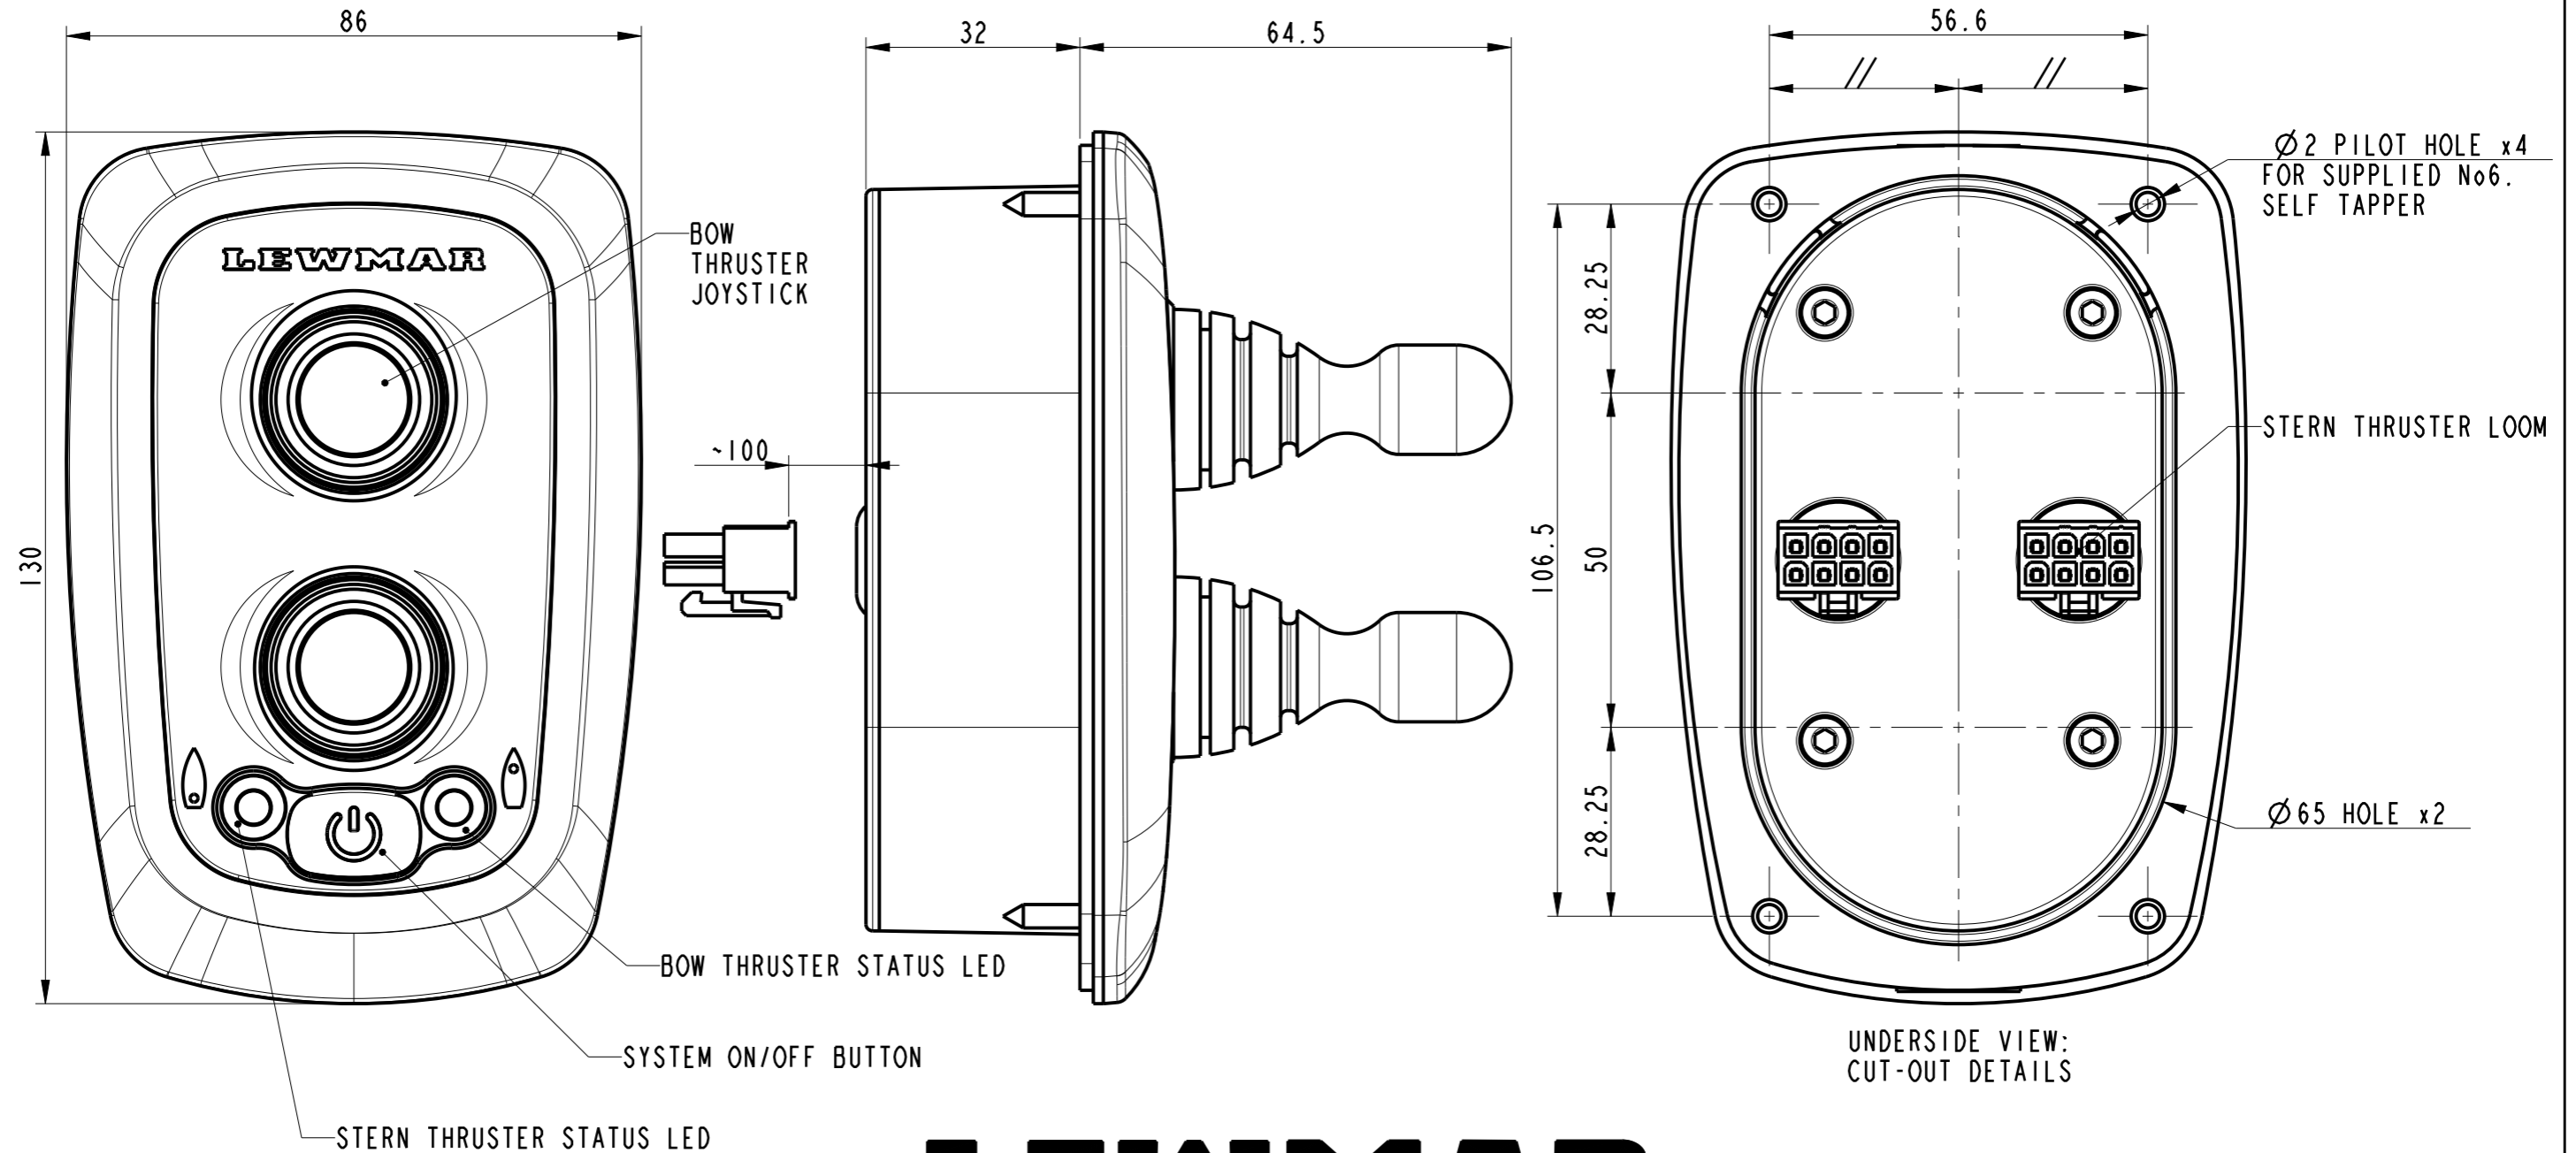

ISOMETRIC VIEW
SCALE 1:2

NOTES:
 FOR USE WITH:
 GEN2 I.C.U. TT 589274
 GEN2 I.C.U. RT 589296

TO BE USED GEN2 WIRE PANEL/AUX LOOM: 589801 - 589805
 CAN ALSO BE USED WITH GEN2 Y LOOM MX 589800

FOR USE ON A BLACK BOX SYSTEM:
 BLUE/BLACK CONVERTER 589842
 (WIRE LOOM NOT REQUIRED IF USED WITH CONVERTER 589842)

LEWMAR

Unauthorised use, manufacture or reproduction
 in whole or in part is prohibited

Part Number : 589267

Saved as : 589267

DUAL JOYSTICK THRUSTER CONTROL ASSY

Date : 17-Jan-17

Issue : H

Drawn by :