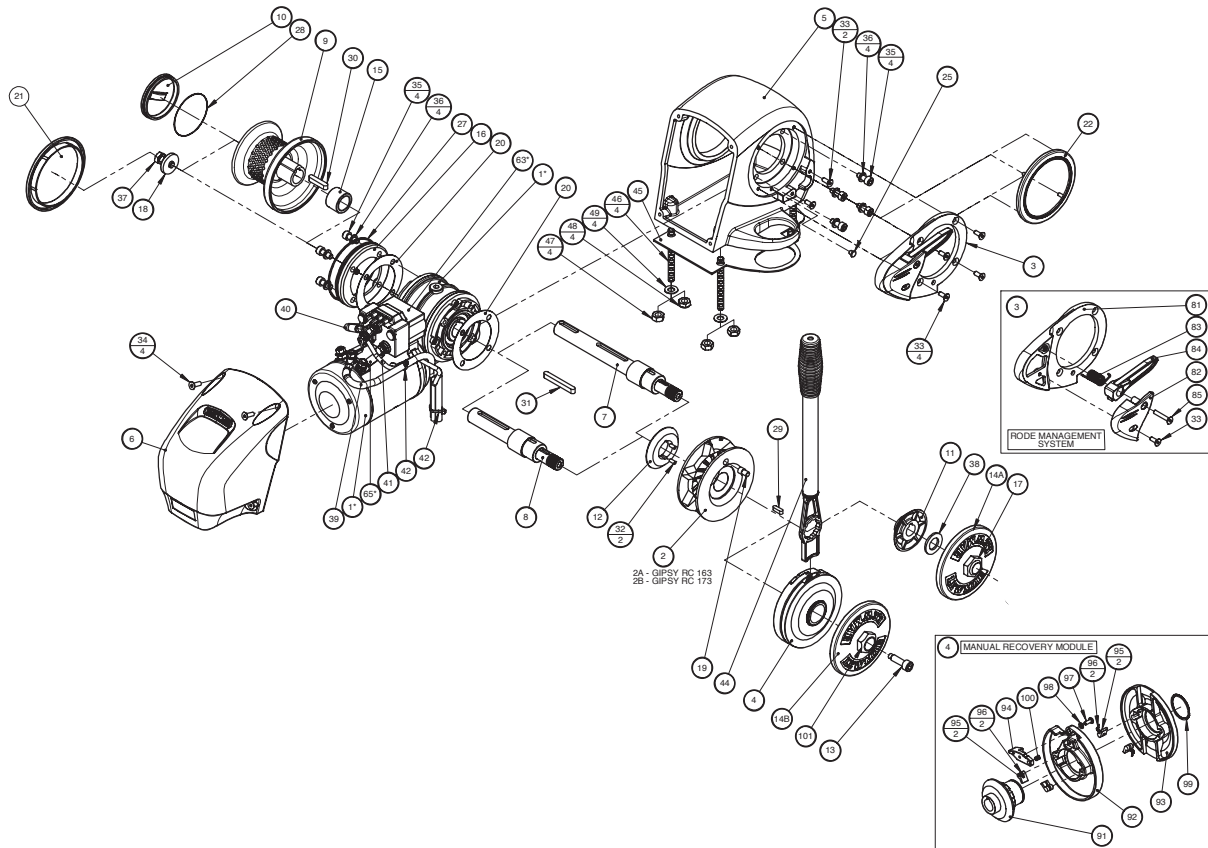

H2/H3 Parts list

KIT NO	DESCRIPTION	ITEMS INCLUDED (QTY)
66000002	MOTOR/GEARBOX 12V H2 ASSEMBLY	1A, 68 (3), 69 (3)
66000003	MOTOR/GEARBOX 24V H2 ASSEMBLY 1B,	1B, 68 (3), 69 (3)
66000004	MOTOR/GEARBOX 12V H3 ASSEMBLY	1C, 68 (3), 69 (3)
66000005	MOTOR/GEARBOX 24V H3 ASSEMBLY	1D, 68 (3), 69 (3)
66000006	RC 10MM GYPSY ASSEMBLY (RC163)	2A
66000007	RC 8MM GYPSY ASSEMBLY (RC173)	2B
66000008	RMS MODULE	33 (5), 81, 82, 83, 84, 85
66000009	MANUAL RECOVERY MODULE	91, 92, 93, 94, 95 (4), 96 (4), 97, 98, 99, 100
66000010	FRONT CASE KIT	5, 45
66000011	REAR CASE	6
66000012	MAINSHAFT, GYPSY/DRUM	7
66000013	MAINSHAFT, GYPSY ONLY	8
66000014	DRUM	9
66000015	DRUM CAP	10
66000016	DRIVE CONE KIT	11, 12
66000017	GYPSY CAP & CLUTCH NUT ASSEMBLY, STANDARD	14A, 17
66000018	GYPSY CAP & CLUTCH NUT ASSEMBLY, MANUAL RECOVERY VERSION	14B, 101
66000019	GEARBOX SUPPORT	16
66000020	COVERPLATE KIT	21, 22
66000021	MANUAL RECOVERY OPERATING HANDLE	44
66000022	CONTACTOR KIT 12V	63A, 64
66000023	CONTACTOR KIT 24V	63B, 64
66000024	LINK SET KIT	64, 65A (PR), 65B (PR)
66000025	CONTROL ARM KIT	33, 83, 84, 85
66840045	MANUAL RECOVERY DRIVE KIT	13, 19, 94, 95 (4), 96 (4), 97, 98, 99, 100
66000027	FASTENER KIT	18, 33 (7), 34 (4), 35 (8), 36 (8), 37, 38, 45, 46 (4), 47 (4), 48 (4), 49 (4), 68 (3), 69 (3), 85
66000028	DRIVE KEY KIT	15, 29, 30, 31, 32 (2)
66000029	SEAL KIT	20 (2), 25, 27, 28
66000030	CABLE KIT	39, 40, 41, 42 (3)
OPTIONAL UPGRADE KIT TO ADD MANUAL RECOVERY		
66840045	MANUAL RECOVERY UPGRADE KIT	4, 13, 14B, 19, 44,