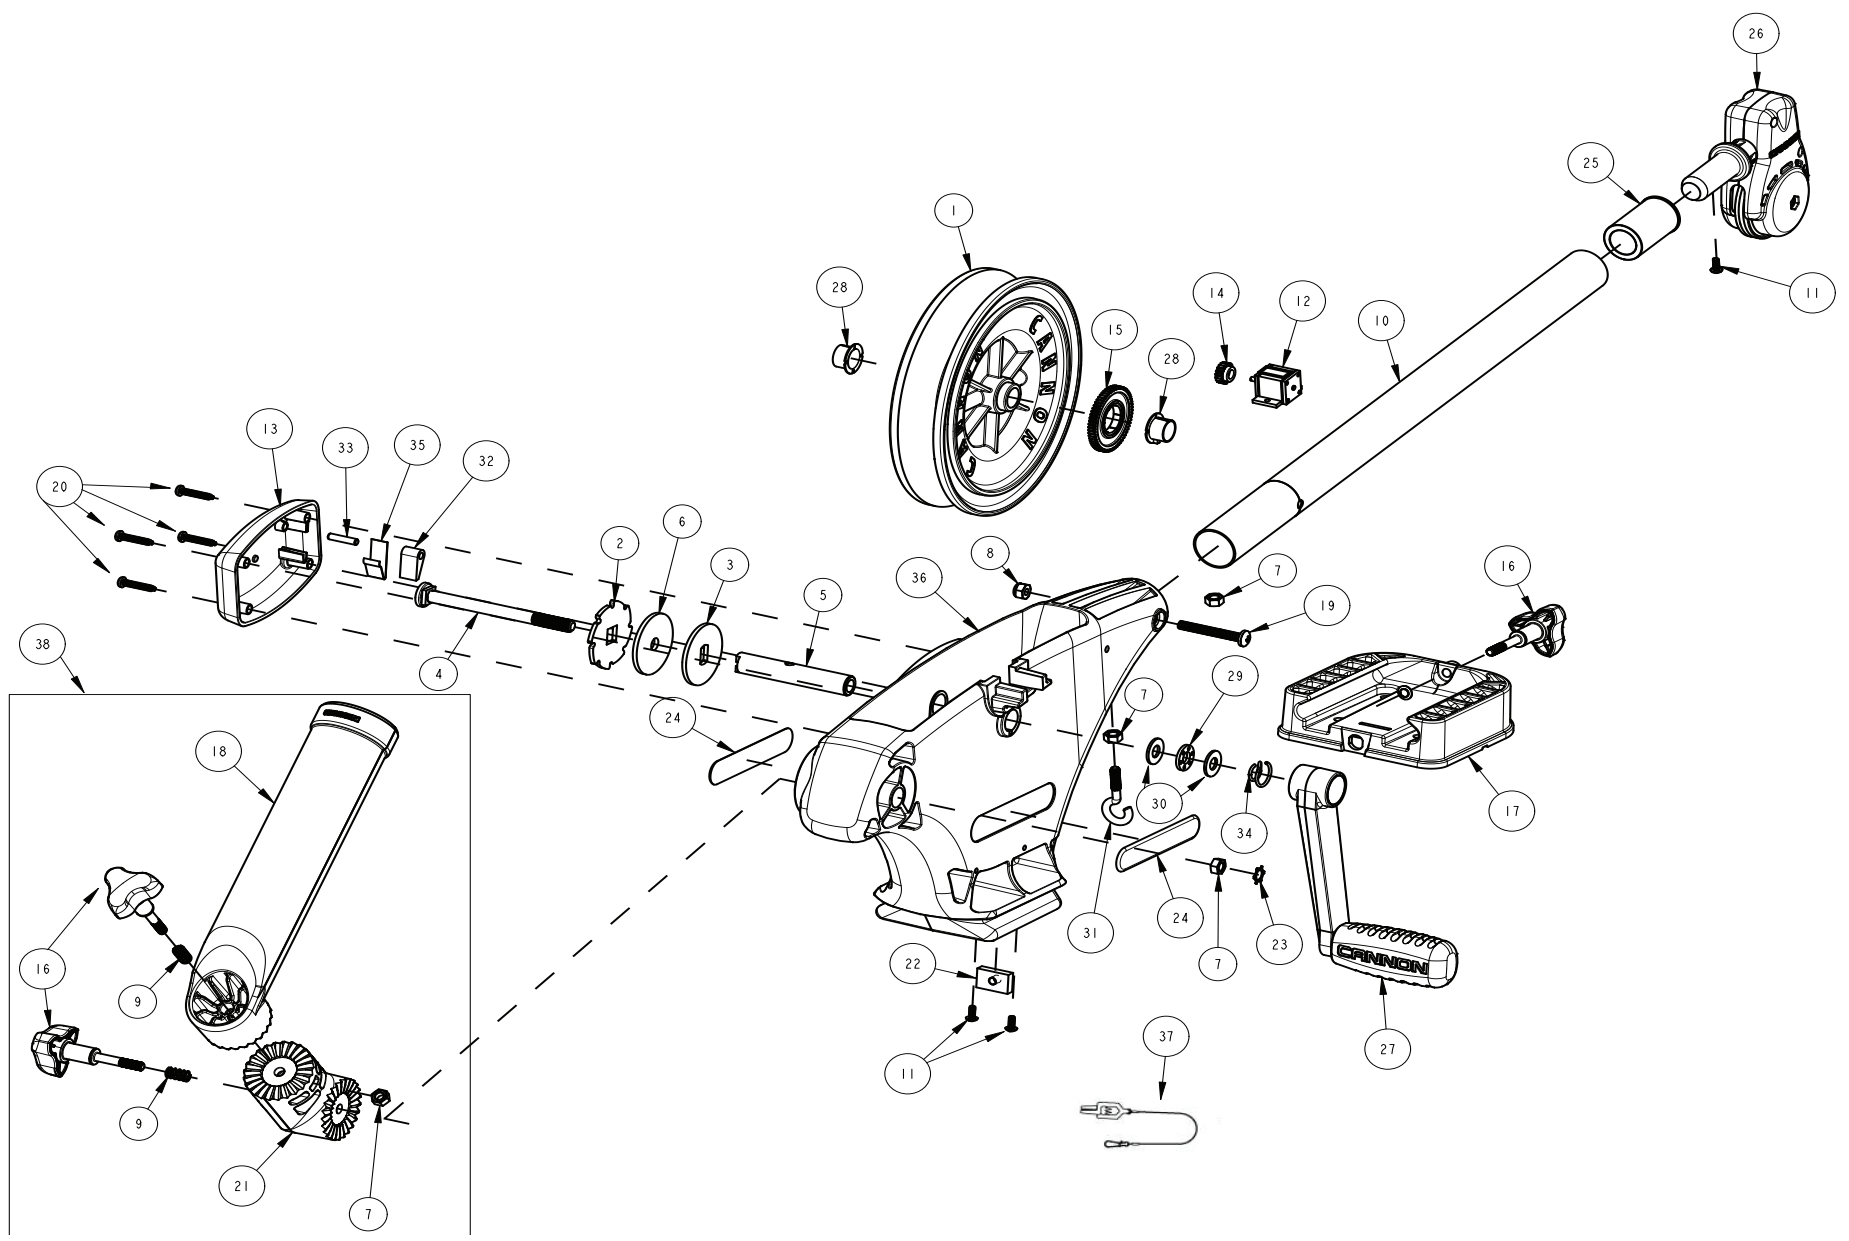

# 1901121 UNI-TROLL 5 ST/ E

# 1901121 UNI-TROLL 5 ST/ E

1	3397931	REEL ROUGH	16	3390101	KNOB-CANNON, SOFT GRIP	31	9040040	HDW BOLT 1/4-20 ROLLEDTHD HOOK
2	3391995	PLATE - RATCHET BRAKE	17	3391955	BASE-MOUNT, MAG ST	32	9100160	DOG RATCHET
3	3391990	PLATE - CLUTCH/BRAKE REEL	18	3392033	TUBE, DUAL AXIS RD HLDR	33	9250003	HDW PIN 3/16 X 7/8 DOWEL
4	1000904	ASY SHAFT RATCHET UT6	19	3393461	SCREW-1/4-20 X 2" SS, PPH	34	9400040	HDW SPRING CRANK
5	1080001	SHAFT REEL ET/UT	20	3393480	SCREW-#10X1" PPH HI-LO SS (qty: 4)	35	9400070	HDW SPRING DOG
6	3391710	PAD - CLUTCH	21	3394200	ARM, DUAL AXIS-ROD HLDR	36	3392540	FRAME, MANUAL DR, BLACK
7	3393130	NUT-HEX 1/4-20 SS 300SRS	22	3394702	INSERT, BASE, LO-PRO	37	2277002	LINE RELEASE
8	2263103	NUT-1/4-20 NYLOCK SS	23	3394722	INSERT, PUSH ON	38	3391904	ASSY-CNN, ROD HOLDER, UT
9	2287002	HDW SPRING RELEASE PIN	24	3395634	DECAL-SIDE, BLACK	*	2994894	BAG ASSEMBLY
10	2290828	24" BOOM - HEAVY DUTY	25	3395905	ADAPTER, BOOM END			
11	2373450	SCREW-#8-18 X 3/8" THRD CUT SS	26	3990200	ASSY-CNN, BOOM END			
12	3320011	COUNTER 3 DIGIT (METRIC)	27	3994210	CRANK ARM/HANDLE ASM			
13	3321001	COVER-CLUTCH	28	9010001	BEARING NYLINER			
14	3392229	GEAR COUNTER (METRIC)	29	9010280	HDW BEARING, THRUST			
15	3392228	GEAR REEL (METRIC)	30	3391737	WASHER THRUST, 17-7 SS (qty: 2)			

*\*bag assembly not shown in diagram*