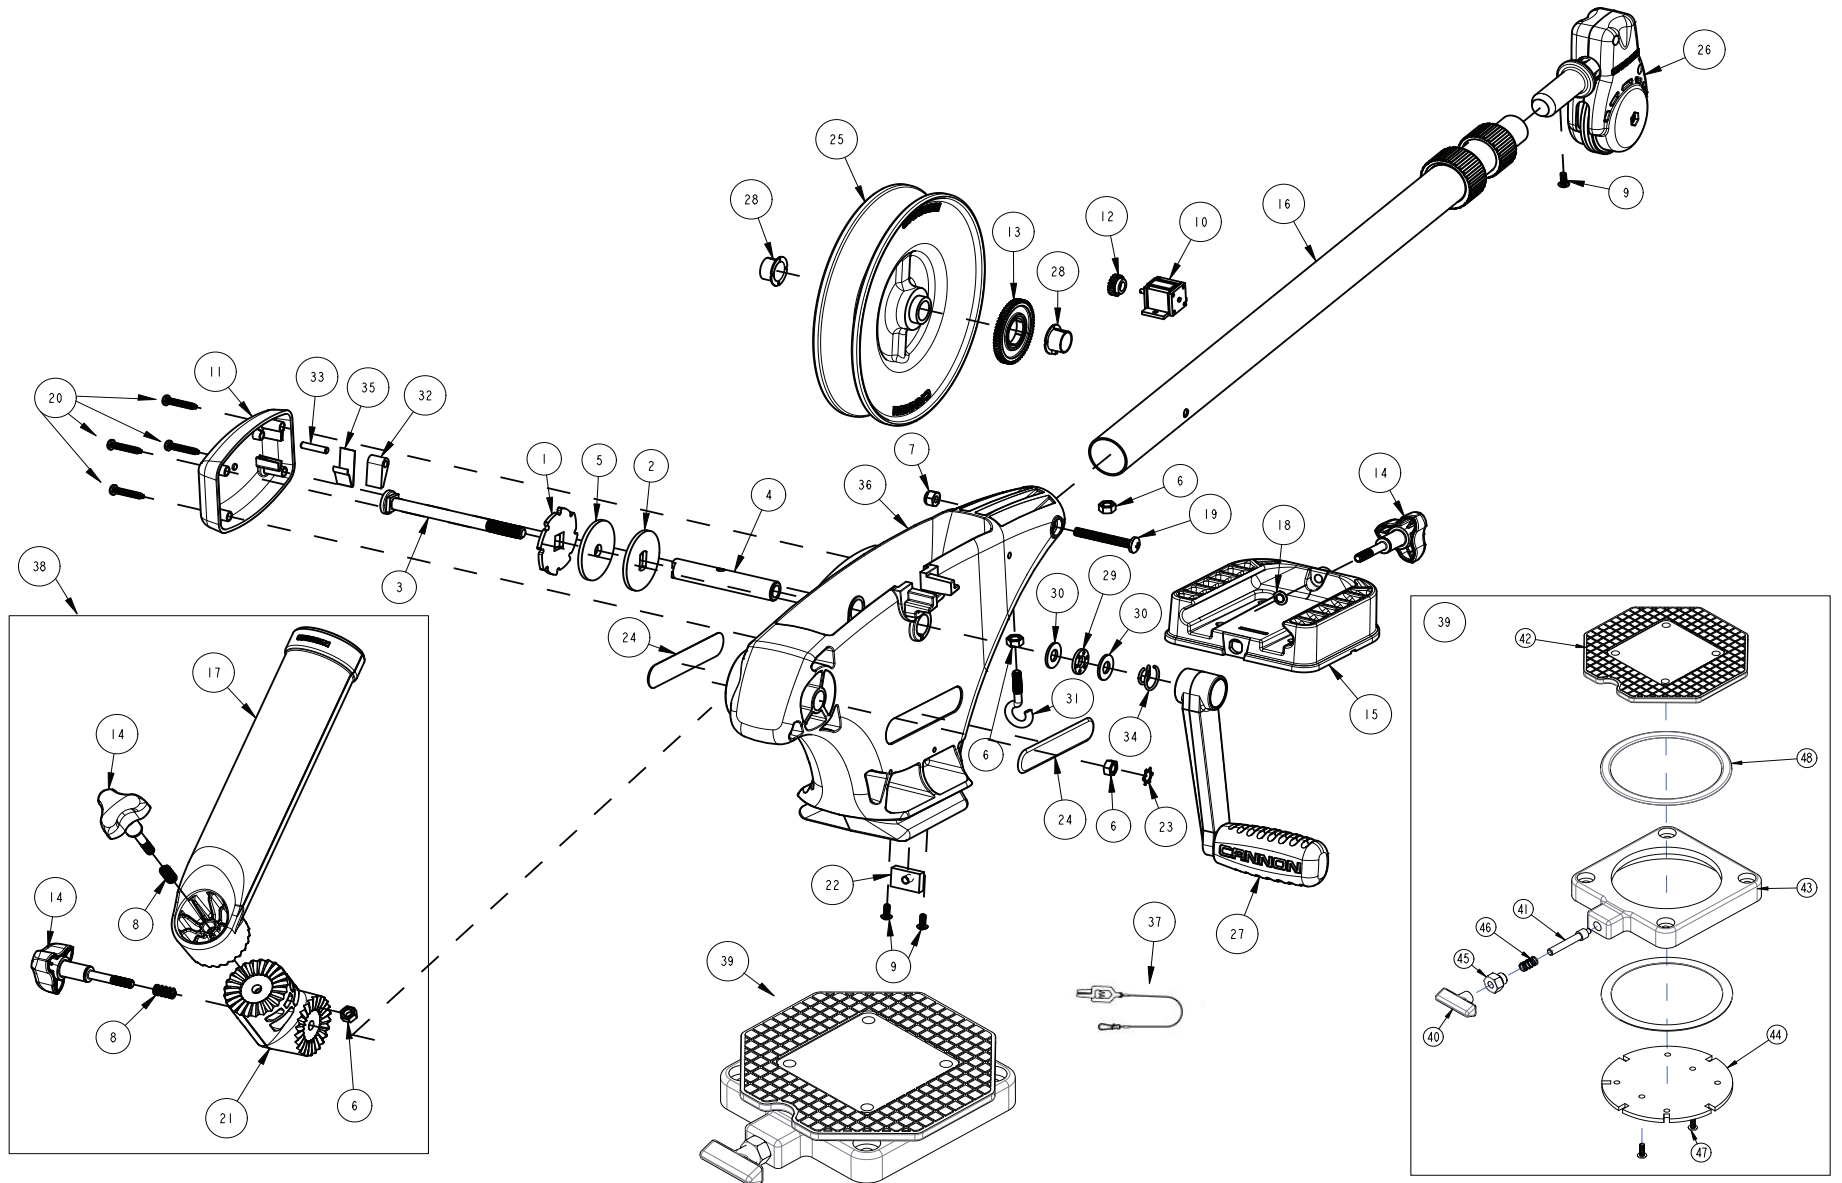

1901141 UNI-TROLL 10 STX-TS / E

1901141 UNI-TROLL 10 STX-TS / E

1	3391995	PLATE - RATCHET BRAKE	18	3393000	RING, RETAINING, 1/4" SHAFT	34	9400040	HDW SPRING CRANK
2	3391990	PLATE - CLUTCH/BRAKE REEL	19	3393461	SCREW-1/4-20 X 2" SS, PPH	35	9400070	HDW SPRING DOG
3	1000904	ASY SHAFT RATCHET UT6	20	3393480	SCREW-#10X1" PPH HI-LO SS	36	3392541	FRAME, MANUAL, DR, WHITE
4	1080001	SHAFT REEL ET/UT	21	3394200	ARM, DUAL AXIS-ROD HLDR	37	2200109	SALTWATER LINE RELEASE
5	1264670	ASY CLUTCH PAD SM HOLE	22	3394702	INSERT, BASE, LO-PRO	38	3391904	ASSY-CNN, ROD HOLDER, UT
6	3391710	PAD - CLUTCH	23	3394722	INSERT, PUSH ON	39	2998905	ASSY - CNN SWIVEL BASE
7	2263103	NUT-1/4-20 NYLOCK SS	24	3395634	DECAL-SIDE, BLACK	40	2249001	HDW KNB RELEASE PIN
8	2287002	HDW SPRING RELEASE PIN	25	3397930	REEL, ROUGH, 3.75" OD SS	41	2266001	HDW PIN RELEASE
9	2373450	SCREW-#8-18 X 3/8" THRD CUT SS	26	3990200	ASSY-CNN, BOOM END	42	2267002	BRK PLATE SWIVEL
10	3320011	COUNTER 3 DIGIT	27	3994210	CRANK ARM/HANDLE ASM	43	2267001	PLATE, BASE (ROUGH)
11	3321001	COVER-CLUTCH	28	9010001	BEARING NYLINER	44	2267006	PLATE - INDEXING 6 STOP
12	3392229	GEAR COUNTER (METRIC)	29	9010280	HDW BEARING, THRUST	45	2277001	HDW RETAINER RELEASE NUT
13	3392228	GEAR REEL (METRIC)	30	3391737	WASHER THRUST, 17-7 SS (qty: 2)	46	2287002	HDW SPRING RELEASE PIN
14	3390101	KNOB-CANNON, SOFT GRIP	31	9040040	HDW BOLT 1/4-20 ROLLEDTHD HOOK	47	2372100	SCREW, #8-18 X 5/8 (QTY: 2)
15	3391955	BASE-MOUNT, MAG ST	32	9100160	DOG RATCHET	48	9010004	HDW BEARING SWIVEL BASE (QTY: 2)
16	3392010	ASSY, BOOM TELESCOPIC, SS	33	9250003	HDW PIN 3/16 X 7/8 DOWEL	*	2994894	BAG ASSEMBLY
17	3392033	TUBE, DUAL AXIS RD HLDR						

**bag assembly not shown in diagram*