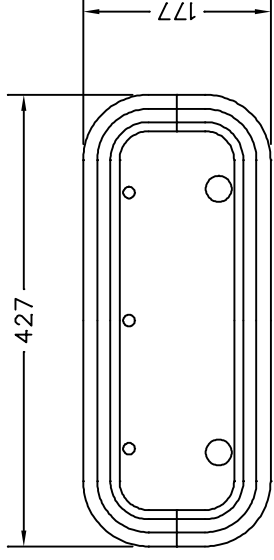

(OLD) STANDARD PORTLIGHT RANGE

SIZE 0

SIZE 1

SIZE 2

SIZE 3

SIZE 4

SIZE 4L

SIZE 5 NOT SHOWN
266 x 451 OVER ALL