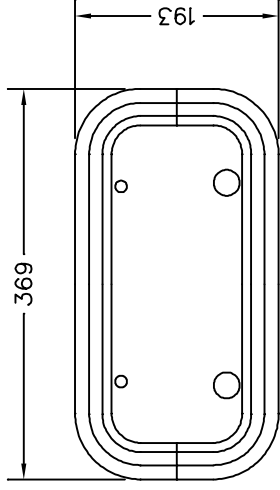

(OLD) STANDARD PORTLIGHT RANGE

SIZE 0

SIZE 1

SIZE 2

SIZE 3

SIZE 4

SIZE 4L

SIZE 5 NOT SHOWN
266 x 451 OVER ALL