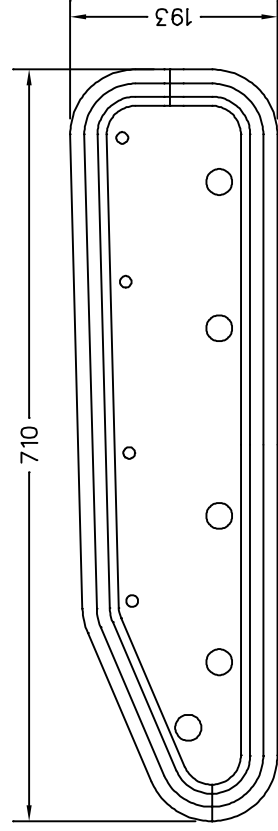

(OLD) STANDARD PORTLIGHT RANGE

SIZE 0

SIZE 1

SIZE 2

SIZE 3

SIZE 4

SIZE 4L

SIZE 5 NOT SHOWN
266 x 451 OVER ALL