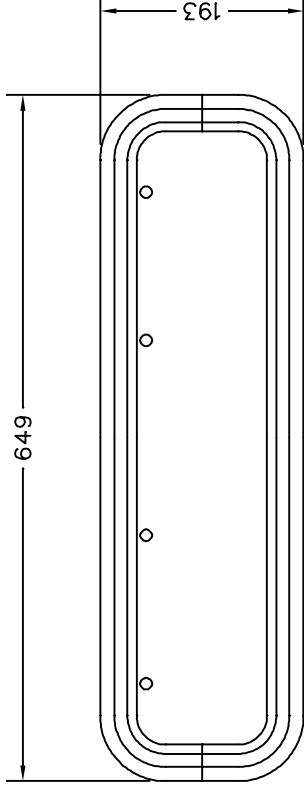

(OLD) STANDARD PORTLIGHT RANGE

SIZE 0

SIZE 1

SIZE 2

SIZE 3

SIZE 4

SIZE 4L

SIZE 5 NOT SHOWN
266 x 451 OVER ALL