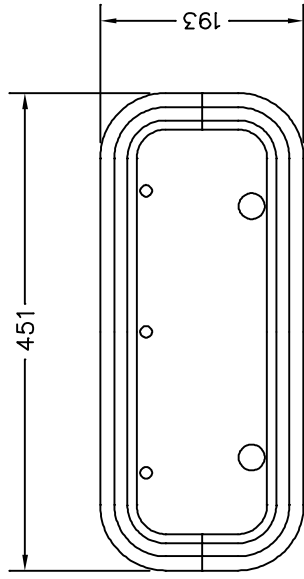

(OLD) STANDARD PORTLIGHT RANGE

SIZE 0

SIZE 1

SIZE 2

SIZE 3

SIZE 4

SIZE 4L

SIZE 5 NOT SHOWN
266 x 451 OVER ALL