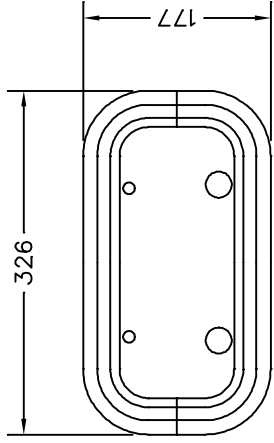

(OLD) STANDARD PORTLIGHT RANGE

SIZE 0

SIZE 1

SIZE 2

SIZE 3

SIZE 4

SIZE 4L

SIZE 5 NOT SHOWN
266 x 451 OVER ALL