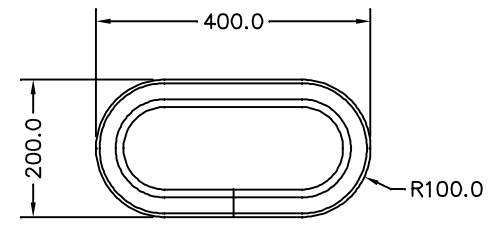

ATLANTIC PORTLIGHT RANGE

SIZE 10

SIZE 30

SIZE 32

SIZE 40

SIZE 52

SIZE 60

SIZE 64

SAVED AS N:\DRAWINGS\ENQUIRY\0125 ISS.1 NOT TO SCALE DATE: 29-SEP-99 BY: BoB

LEWMAR®