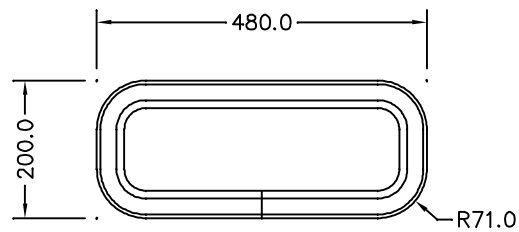

ATLANTIC PORTLIGHT RANGE

SIZE 10

SIZE 30

SIZE 32

SIZE 40

SIZE 52

SIZE 60

SIZE 64

SAVED AS N:\DRAWINGS\ENQUIRY\0125 ISS.1 NOT TO SCALE DATE: 29-SEP-99 BY: BoB

LEWMAR®