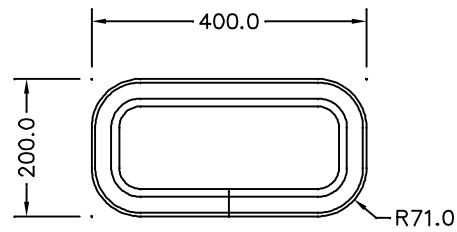

ATLANTIC PORTLIGHT RANGE

SIZE 10

SIZE 30

SIZE 32

SIZE 40

SIZE 52

SIZE 60

SIZE 64

SAVED AS N:\DRAWINGS\ENQUIRY\0125 ISS.1 NOT TO SCALE DATE: 29-SEP-99 BY: BoB

LEWMAR®