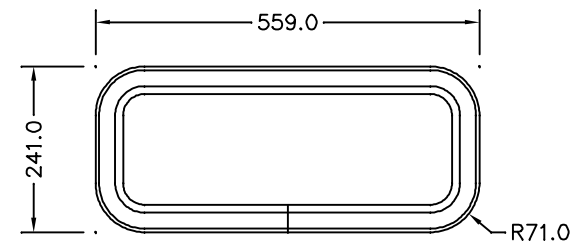

ATLANTIC PORTLIGHT RANGE

SIZE 10

SIZE 30

SIZE 32

SIZE 40

SIZE 52

SIZE 60

SIZE 64

SAVED AS N:\DRAWINGS\ENQUIRY\0125 ISS.1 NOT TO SCALE DATE: 29-SEP-99 BY: BoB

LEWMAR®