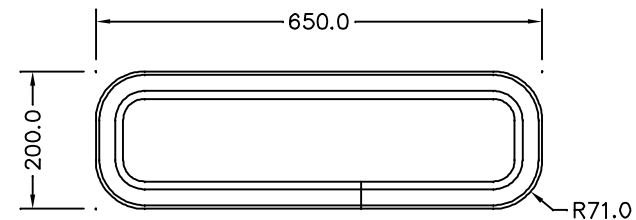

ATLANTIC PORTLIGHT RANGE

SIZE 10

SIZE 30

SIZE 32

SIZE 40

SIZE 52

SIZE 60

SIZE 64

SAVED AS N:\DRAWINGS\ENQUIRY\0125 ISS.1 NOT TO SCALE DATE: 29-SEP-99 BY: BoB

LEWMAR®