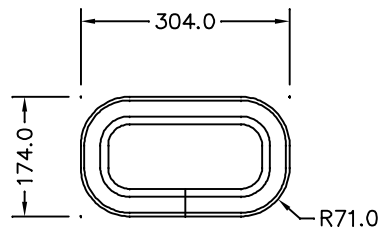

ATLANTIC PORTLIGHT RANGE

SIZE 10

SIZE 30

SIZE 32

SIZE 40

SIZE 52

SIZE 60

SIZE 64

SAVED AS N:\DRAWINGS\ENQUIRY\0125 ISS.1 NOT TO SCALE DATE: 29-SEP-99 BY: BoB

LEWMAR®