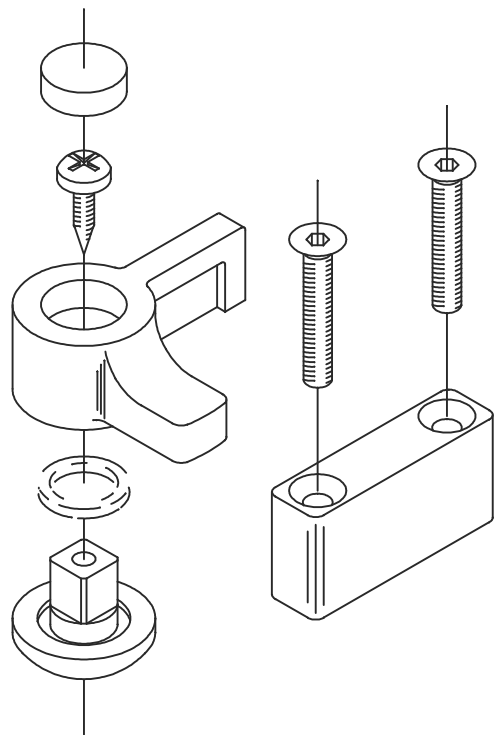

# LEWMAR

KIT No.	36000399Z
---------	-----------

L.H. HANDLE KIT

KIT No.	36000299Z
---------	-----------

R.H. HANDLE KIT

Z = 0 FOR STANDARD GREY AND 1 FOR BENETEAU GREY

## PORTLIGHT SPARE PARTS

HANDLE KITS

ISSUE 1.2

DATE 31.7.96