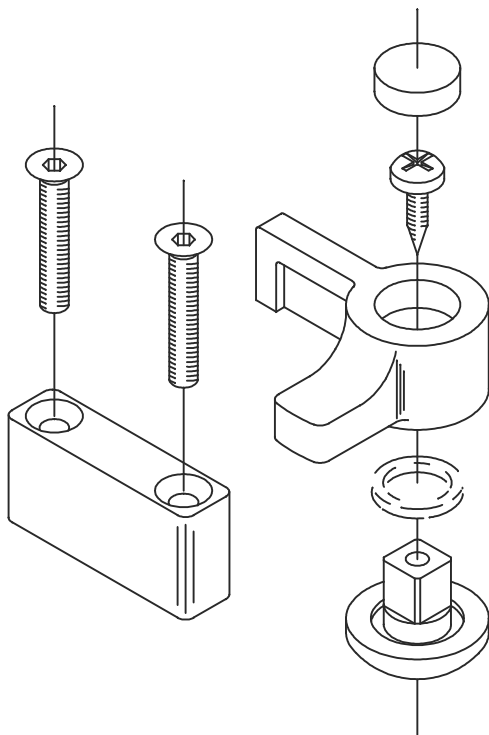

# LEWMAR

KIT No.	36000399Z
---------	-----------

L.H. HANDLE KIT

KIT No.	36000299Z
---------	-----------

R.H. HANDLE KIT

Z = 0 FOR STANDARD GREY AND 1 FOR BENETEAU GREY

## PORTLIGHT SPARE PARTS

HANDLE KITS

ISSUE 1.2

DATE 31.7.96