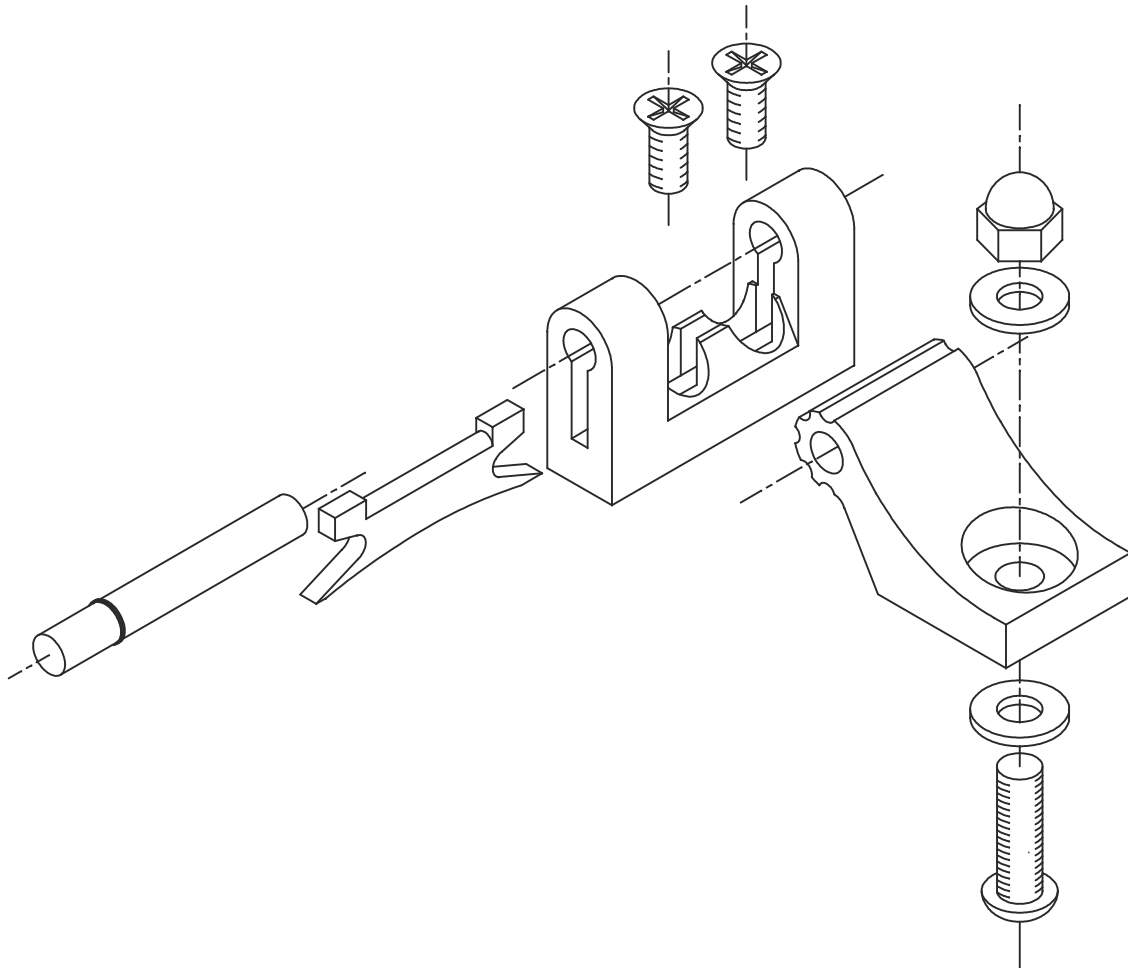

# LEWMAR

KIT No.

36000199Z

Z = 1 FOR STANDARD GREY AND 1 FOR BENETEAU GREY

## PORTLIGHT SPARE PARTS

HINGE KITS

ISSUE

1.1

DATE

15.4.92