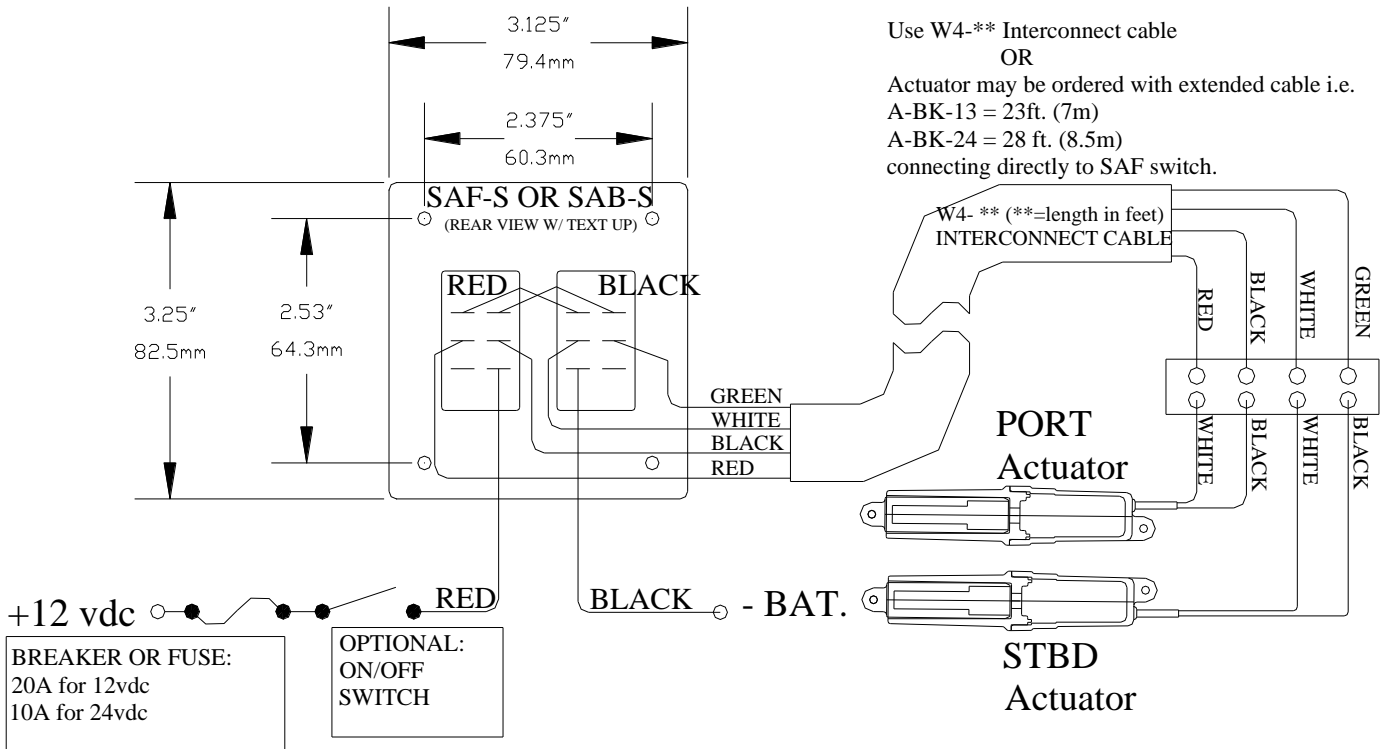

ROCKER SWITCH WIRING/INSTALLATION DIAGRAM

SPECIFICATIONS

Model Number	Display Color	Number of Stations	Overall Width	Overall Height	Mounting Hole Cutout (Height X Width)	DC Voltage	Fuse Size Power Input (1 Actuator per Tab)	Fuse Size Power Input (2 Actuators per Tab)	Rocker Switch Accessories	Replacement Switch (Individual)
SAF-S (Flat Rocker)	Black	Single Station Only	3.125"/79.4mm	3.25"/82.5mm	2.25"/57mm X 2"/51mm	12/24	12vdc = 20 amp 24vdc = 10 amp	12vdc = 30 amp 24vdc = 20 amp	TI-8-B or TI-8-S LED Trim Indicator (-B=black, -S=Stainless)	SF-S (2 per SAF-S)
SAF-NS (Flat Rocker)	Black	Dual Stations (Use 2 SAF-NS)	3.125"/79.4mm	3.25"/82.5mm	2.25"/57mm X 2"/51mm	12/24	12vdc = 20 amp 24vdc = 10 amp	12vdc = 30 amp 24vdc = 20 amp	TI-8-B or TI-8-S LED Trim Indicator (-B=black, -S=Stainless)	SF-NS (2 per SAF-NS)
SAB-S (Lever Handle)	Black	Single Station Only	3.125"/79.4mm	3.25"/82.5mm	2.25"/57mm X 2"/51mm	12/24	12vdc = 20 amp 24vdc = 10 amp	12vdc = 30 amp 24vdc = 20 amp	TI-8-B or TI-8-S LED Trim Indicator (-B=black, -S=Stainless)	SB-S (2 per SAB-S)
SAB-NS (Lever Handle)	Black	Dual Stations (Use 2 SAB-NS)	3.125"/79.4mm	3.25"/82.5mm	2.25"/57mm X 2"/51mm	12/24	12vdc = 20 amp 24vdc = 10 amp	12vdc = 30 amp 24vdc = 20 amp	TI-8-B or TI-8-S LED Trim Indicator (-B=black, -S=Stainless)	SB-NS (2 per SAB-NS)