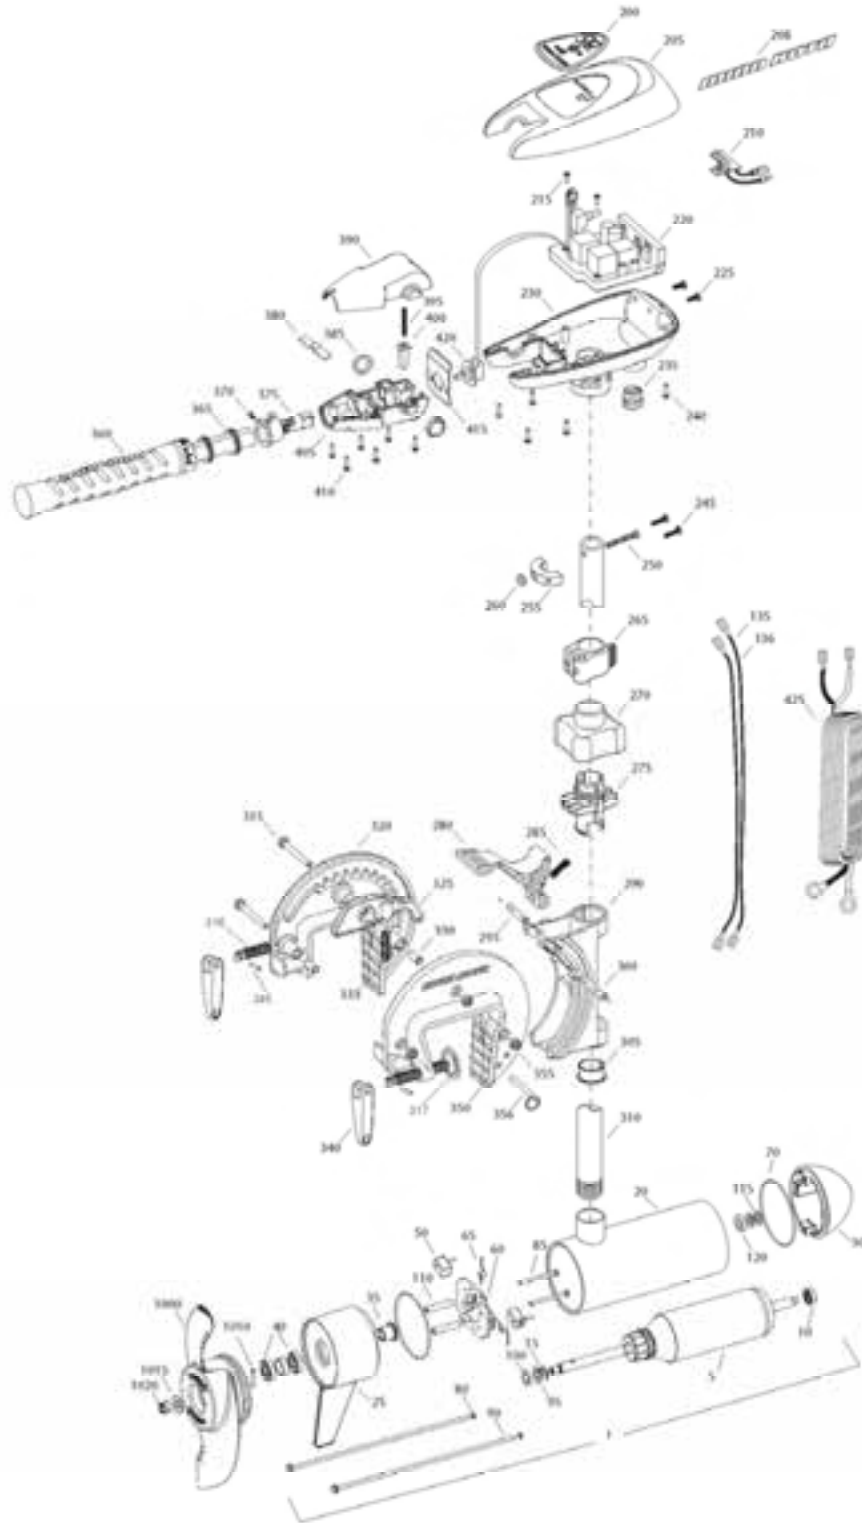

for use with "N" serial numbers  
2-year warranty

Item	P/N	Description	Qty	Item	P/N	Description	Qty
1	2316216	24V Motor 36" FW	1	317	2011710	Washer-clamp screw	2
5	2-100-214	Armature assembly	1	320	2771941	Bracket, right, FW	1
10	140-010	Bearing	1	325	2067905	Cam deactivator	1
15	788-040	Retaining ring	1	330	2067306	Bushing, dowel 1/4 x 1/2	3
20	2-200-160	Center housing assembly	1	335	2062702	Spring, cam deactivator	1
25	2-300-160	Brush end housing assembly	1	■	2771303	Clamp screw kit	2 per kit
30	421-276	Plain end housing assembly STD	1	340	2050925	Handle, clamp	2
35	144-017	Flange bearing	1	345	2052625	Roll pin	2
40	880-025	Seal	2	350	2771947	Bracket, left, FW	1
50	188-094	Brush	2	355	2263104	Nut, 1/4-20, nylock, Zinc	3
60	9-738-004	Brush plate assembly	1	356	2062604	Pin, stop	1
65	975-041	Brush spring	2				
70	701-043	O-ring, motor	2	■	2990957	Handle assy, VARS [360-410]	1
80	701-009	O-ring, thru-bolt	2	360	2990456	Grip/handle assy, VARS [360-375]	1
85	830-027	Screw, 10-32 x 2	2	365	2060015	Bearing, handle	2
90	830-094	Thru-bolt	2	370	2063405	Screw, #6 PFH SS	1
95	990-051	Washer, steel	2	375	2884092	Yoke / spider assy, VARS	1
100	990-052	Washer, nylatron	2	380	2302742	Spring, detent, off	1
110	973-025	Spacer, brush plate	2	385	2060005	Bearing, handle pivot	2
115	992-010	Washer, Belleville	2	390	2060900	Handle pivot, top	1
120	990-045	Spacer, thrust	1	395	2302745	Spring, release button	1
135	640-015	Leadwire, black	1	400	2063700	Button, release	1
136	640-119	Leadwire, red	1	405	2060905	Handle pivot, bottom	1
■	2889460	Seal and O-ring Kit		410	2303412	Screw, #6 x 5/8 SS	6
200	2065699	Decal, c-box cover	1	415	2062715	Spring, handle pivot	1
205	2060295	C-box cover	1	420	2061700	Washer, pot holder	1
208	2325665	Decal - MinnKota	2	425	2992523	Leadwire assy, includes [235]	1
210	2074071	Battery meter, 24v FW	1				
215	3043427	Screw, #8 x 7/8 SS	2	■	1378132	Propeller kit WW2	
220	2184017	Control board, 24/36V	1	■	2994878	Propeller bag assy	
■	2888411	Potentiometer Replacement Kit		1000	2331160	Propeller WW2	1
225	2303434	Screw, #8-30 x 5/8 SS	2	1010	2262658	Drive pin, large 1" x 3/16" SS	1
230	2062501	Control box, VARS, FW	1	1015	2091701	Washer, prop, large	1
235	2062905	Strain relief	1	1020	2093101	Nut, nylock, prop, large 3/8" SS	1
240	2303412	Screw, #6 x 5/8 SS	6				
245	2263434	Screw, #8 x 1 SS	2				
250	2383407	Screw, #10-24 x 2 SS	1				
255	2061515	Collar, c-box	1				
260	2383124	Nut, 10-24, nylock, SS	1				
265	2991521	Cam lock/depth collar assy	1				
■	2991796	Bracket assy, aluminum [270-356]	1				
270	2060100	Knob, steering tension, soft	1				
275	2068400	Collet	1				
280	2064200	Lock arm	1				
285	2062701	Spring, lock arm	1				
290	2061821	Hinge	1				
295	2062602	Pin, lock, Zinc	1				
300	2062602	Pin, lock, Zinc	1				
305	2037301	Bushing, hinge	1				
310	2032053	Tube 42"	1				
315	2063500	Bolt 1/4-20 x 2 3/8", Zinc	3				
316	2051302	Screw-clamp	2				