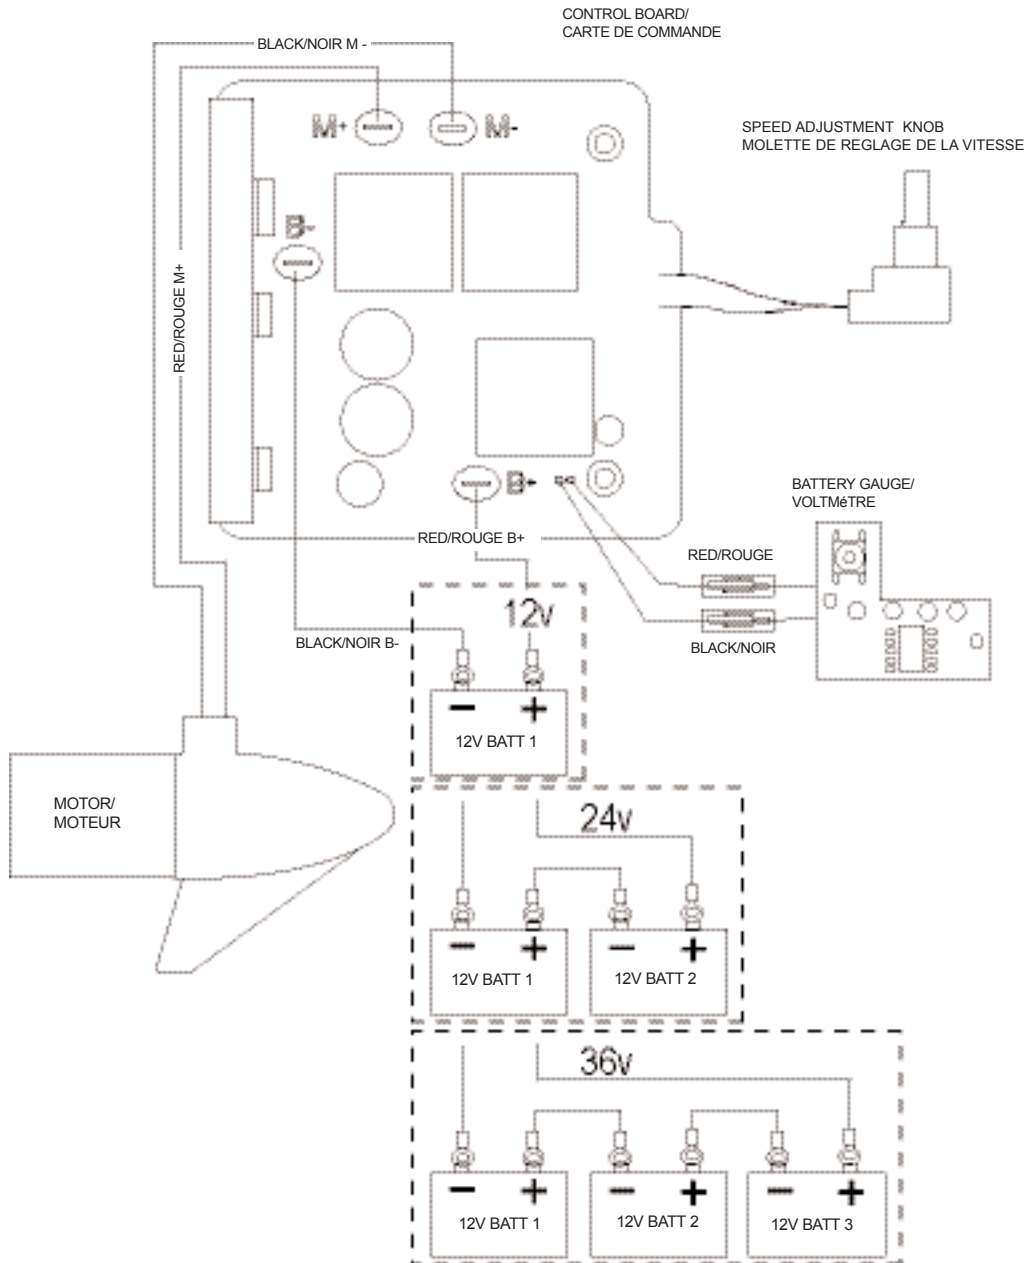

Item	P/N	Description	Qty	Item	P/N	Description	Qty
1	2097084	12V Motor 42" FW	1	■	2991795	Bracket assy, Composite [270-356]	1
5	2-100-121	Armature assembly	1	270	2060100	Knob, steering tension, soft	1
10	140-010	Bearing	1	275	2068400	Collet	1
15	788-015	Retaining ring	1	280	2064200	Lock arm	1
20	2-200-101	Center housing assembly	1	285	2062701	Spring, lock arm	1
25	421-065	Brush end housing assembly	1	290	2061821	Hinge	1
30	2-400-101	Plain end housing assembly	1	295	2062602	Pin, lock, Zinc	1
35	144-049	Flange bearing	1	300	2062602	Pin, lock, Zinc	1
40	880-003	Seal	1	305	2037301	Bushing, hinge	1
45	880-006	Seal with shield	1	310	2032052	Tube 36"	1
50	188-036	Brush	2		2032053	Tube 42"	1
55	725-050	Paper tube	1				
60	738-036	Brush plate assembly	1	315	2063500	Bolt 1/4-20 x 2 3/8", Zinc	3
65	975-040	Brush spring	2	320	2771950	Bracket, right, FW	1
70	337-036	Gasket	1	325	2067905	Cam deactivator	1
75	701-081	O-ring, motor	1	330	2067306	Bushing, dowel 1/4 x 1/2	3
80	701-008	O-ring, thru-bolt	2	335	2062702	Spring, cam deactivator	1
85	830-007	Screw, 8-32	2	■	2881380	Clamp screw kit	2 per kit
90	830-042	Thru-bolt	2	350	2771955	Bracket, left, FW	1
95	990-067	Washer, steel	2	355	2263104	Nut, 1/4-20, nylock, Zinc	3
100	990-070	Washer, nylatron	2	356	2062604	Pin, stop	1
135	640-004	Leadwire, black	1				
136	640-105	Leadwire, red	1	■	2990957	Handle assy, VARS [360-410]	1
■	2888460	Seal and O-ring Kit		360	2990456	Grip/handle assy, VARS [360-375]	1
				365	2060015	Bearing, handle	2
200	2065697	Decal, c-box cover	1	370	2063405	Screw, #6 PFH SS	1
205	2060295	C-box cover	1	375	2884092	Yoke / spider assy, VARS	1
208	2325665	Decal - MinnKota	2	380	2302742	Spring, detent, off	1
210	2074070	Battery meter, 12v FW	1	385	2060005	Bearing, handle pivot	2
215	3043427	Screw, #8 x 7/8 SS	2	390	2060900	Handle pivot, top	1
220	2184016	Control board, 12v	1	395	2302745	Spring, release button	1
■	2888411	Potentiometer Replacement Kit		400	2063700	Button, release	1
225	2303434	Screw, #8-30 x 5/8 SS	2	405	2060905	Handle pivot, bottom	1
230	2062501	Control box, VARS, FW	1	410	2303412	Screw, #6 x 5/8 SS	6
235	2062905	Strain relief	1				
240	2303412	Screw, #6 x 5/8 SS	6	415	2062715	Spring, handle pivot	1
245	2263434	Screw, #8 x 1 SS	2	420	2061700	Washer, pot holder	1
250	2383407	Screw, #10-24 x 2 SS	1	425	2992523	Leadwire assy, includes [235]	1
255	2061515	Collar, c-box	1				
260	2383124	Nut, 10-24, nylock, SS	1	■	1378170	Propeller kit	
265	2991521	Cam lock/depth collar assy	1	■	2994875	Propeller bag assy	
				1000	2091170	Propeller	1
				1010	2092600	Drive pin, small	1
				1015	2151726	Washer, prop, small	1
				1020	2053101	Nut, nylock, prop, small	1

* This item is part of an assembly. This item cannot be sold separately due to machining and /or assembly that is required.

12-24-36 VOLT VARIABLE SPEED MODELS

THIS IS A UNIVERSAL MULTI-VOLTAGE DIAGRAM. DOUBLE CHECK YOUR MOTORS VOLTAGE FOR PROPER CONNECTIONS

Traxxis 55 is 12-volt only!