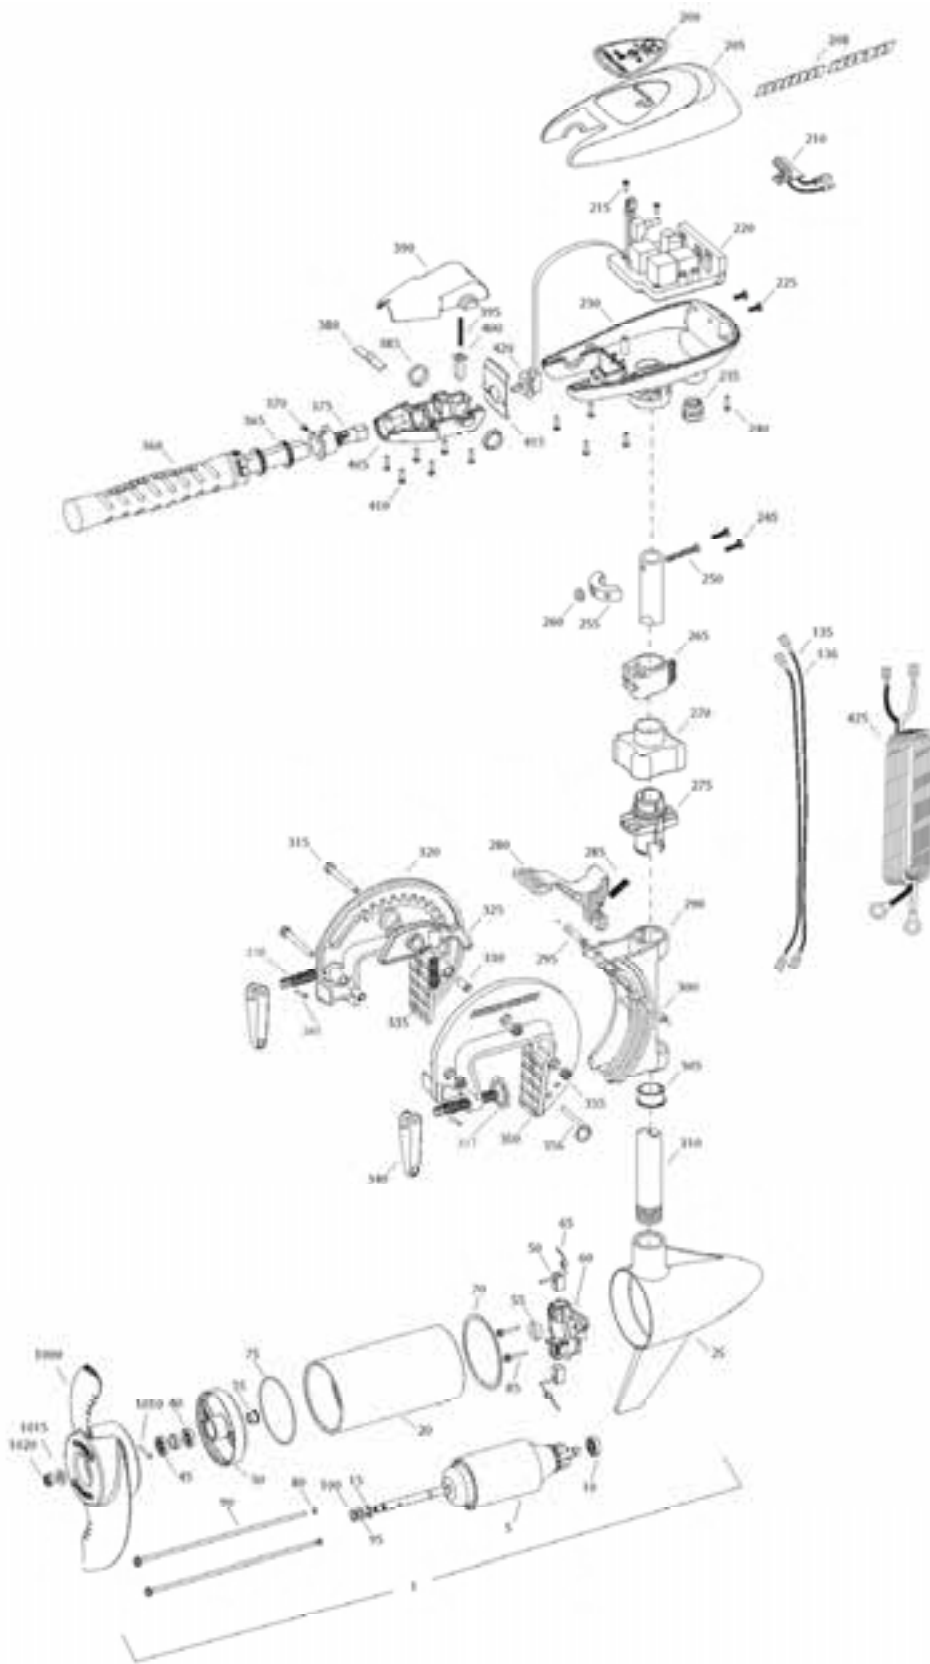

for use with "N" serial numbers  
2-year warranty

Item	P/N	Description	Qty	Item	P/N	Description	Qty
1	2096030	24V Motor 42" FW	1	317	2011710	Washer-clamp screw	2
5	2-100-119	Armature assembly	1	320	2771941	Bracket, right, FW	1
10	140-010	Bearing	1	325	2067905	Cam deactivator	1
15	788-015	Retaining ring	1	330	2067306	Bushing, dowel 1/4 x 1/2	3
20	2-200-005	Center housing assembly	1	335	2062702	Spring, cam deactivator	1
25	421-065	Brush end housing assembly	1	■	2771303	Clamp screw kit	2 per kit
30	2-400-101	Plain end housing assembly	1	340	2050925	Handle, clamp	2
35	144-049	Flange bearing	1	345	2052625	Roll pin	2
40	880-003	Seal	1	350	2771947	Bracket, left, FW	1
45	880-006	Seal with shield	1	355	2263104	Nut, 1/4-20, nylock, Zinc	3
50	188-037	Brush	2	356	2062604	Pin, stop	1
55	725-050	Paper tube	1				
60	738-036	Brush plate assembly	1	■	2990957	Handle assy, VARS [360-410]	1
65	975-040	Brush spring	2	360	2990456	Grip/handle assy, VARS [360-375]	1
70	337-036	Gasket	1	365	2060015	Bearing, handle	2
75	701-081	O-ring, motor	1	370	2063405	Screw, #6 PFH SS	1
80	701-008	O-ring, thru-bolt	2	375	2884092	Yoke / spider assy, VARS	1
85	830-007	Screw, 8-32	2	380	2302742	Spring, detent, off	1
90	830-008	Thru-bolt	2	385	2060005	Bearing, handle pivot	2
95	990-067	Washer, steel	2	390	2060900	Handle pivot, top	1
100	990-070	Washer, nylatron	2	395	2302745	Spring, release button	1
135	640-004	Leadwire, black	1	400	2063700	Button, release	1
136	640-105	Leadwire, red	1	405	2060905	Handle pivot, bottom	1
■	2888460	Seal and O-ring Kit		410	2303412	Screw, #6 x 5/8 SS	6
200	2065698	Decal, c-box cover	1	415	2062715	Spring, handle pivot	1
205	2060295	C-box cover	1	420	2061700	Washer, pot holder	1
208	2325665	Decal - MinnKota	2	425	2992523	Leadwire assy, includes [235]	1
210	2074071	Battery meter, 24v FW	1				
215	3043427	Screw, #8 x 7/8 SS	2	■	1378170	Propeller kit	
220	2184017	Control board, 24/36V	1	■	2994875	Propeller bag assy	
■	2888411	Potentiometer Replacement Kit		1000	2091170	Propeller	1
225	2303434	Screw, #8-30 x 5/8 SS	2	1010	2092600	Drive pin, small	1
230	2062501	Control box, VARS, FW	1	1015	2151726	Washer, prop, small	1
235	2062905	Strain relief	1	1020	2053101	Nut, nylock, prop, small	1
240	2303412	Screw, #6 x 5/8 SS	6				
245	2263434	Screw, #8 x 1 SS	2				
250	2383407	Screw, #10-24 x 2 SS	1				
255	2061515	Collar, c-box	1				
260	2383124	Nut, 10-24, nylock, SS	1				
265	2991521	Cam lock/depth collar assy	1				
■	2991796	Bracket assy, aluminum [270-356]	1				
270	2060100	Knob, steering tension, soft	1				
275	2068400	Collet	1				
280	2064200	Lock arm	1				
285	2062701	Spring, lock arm	1				
290	2061821	Hinge	1				
295	2062602	Pin, lock, Zinc	1				
300	2062602	Pin, lock, Zinc	1				
305	2037301	Bushing, hinge	1				
310	2032053	Tube 42"	1				
315	2063500	Bolt 1/4-20 x 2 3/8", Zinc	3				
316	2051302	Screw-clamp	2				