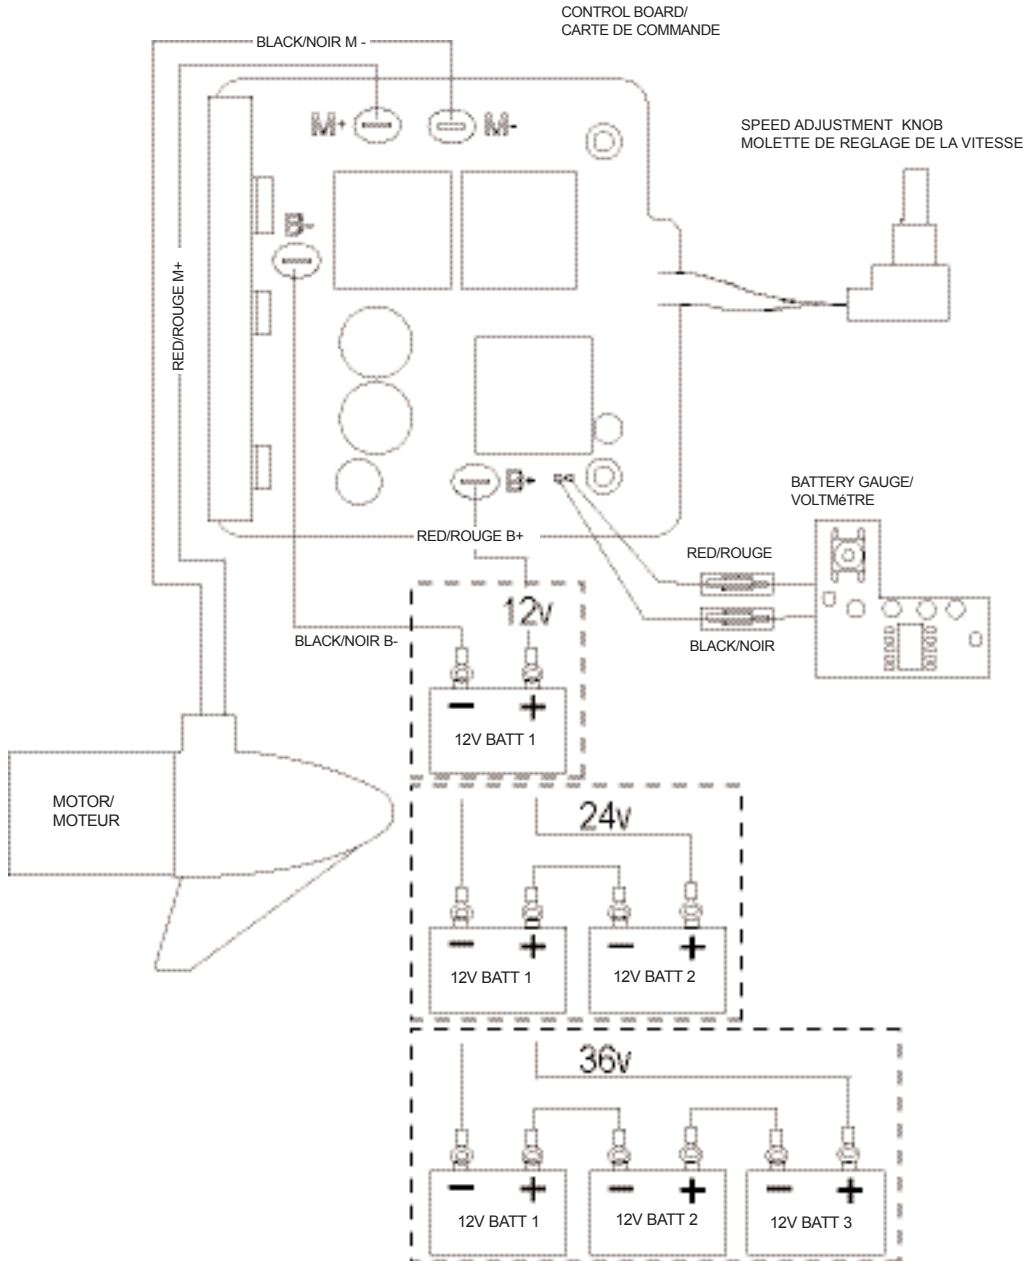

Item	P/N	Description	Qty	Item	P/N	Description	Qty
1	2096030	24V Motor 42" FW	1	317	2011710	Washer-clamp screw	2
5	2-100-119	Armature assembly	1	320	2771941	Bracket, right, FW	1
10	140-010	Bearing	1	325	2067905	Cam deactivator	1
15	788-015	Retaining ring	1	330	2067306	Bushing, dowel 1/4 x 1/2	3
20	2-200-005	Center housing assembly	1	335	2062702	Spring, cam deactivator	1
25	421-065	Brush end housing assembly	1	■	2771303	Clamp screw kit	2 per kit
30	2-400-101	Plain end housing assembly	1	340	2050925	Handle, clamp	2
35	144-049	Flange bearing	1	345	2052625	Roll pin	2
40	880-003	Seal	1	350	2771947	Bracket, left, FW	1
45	880-006	Seal with shield	1	355	2263104	Nut, 1/4-20, nylock, Zinc	3
50	188-037	Brush	2	356	2062604	Pin, stop	1
55	725-050	Paper tube	1				
60	738-036	Brush plate assembly	1	■	2990957	Handle assy, VARS [360-410]	1
65	975-040	Brush spring	2	360	2990456	Grip/handle assy, VARS [360-375]	1
70	337-036	Gasket	1	365	2060015	Bearing, handle	2
75	701-081	O-ring, motor	1	370	2063405	Screw, #6 PFH SS	1
80	701-008	O-ring, thru-bolt	2	375	2884092	Yoke / spider assy, VARS	1
85	830-007	Screw, 8-32	2	380	2302742	Spring, detent, off	1
90	830-008	Thru-bolt	2	385	2060005	Bearing, handle pivot	2
95	990-067	Washer, steel	2	390	2060900	Handle pivot, top	1
100	990-070	Washer, nylatron	2	395	2302745	Spring, release button	1
135	640-004	Leadwire, black	1	400	2063700	Button, release	1
136	640-105	Leadwire, red	1	405	2060905	Handle pivot, bottom	1
■	2888460	Seal and O-ring Kit		410	2303412	Screw, #6 x 5/8 SS	6
200	2065698	Decal, c-box cover	1	415	2062715	Spring, handle pivot	1
205	2060295	C-box cover	1	420	2061700	Washer, pot holder	1
208	2325665	Decal - MinnKota	2	425	2992523	Leadwire assy, includes [235]	1
210	2074071	Battery meter, 24v FW	1				
215	3043427	Screw, #8 x 7/8 SS	2	■	1378170	Propeller kit	
220	2184017	Control board, 24/36V	1	■	2994875	Propeller bag assy	
■	2888411	Potentiometer Replacement Kit		1000	2091170	Propeller	1
225	2303434	Screw, #8-30 x 5/8 SS	2	1010	2092600	Drive pin, small	1
230	2062501	Control box, VARS, FW	1	1015	2151726	Washer, prop, small	1
235	2062905	Strain relief	1	1020	2053101	Nut, nylock, prop, small	1
240	2303412	Screw, #6 x 5/8 SS	6				
245	2263434	Screw, #8 x 1 SS	2				
250	2383407	Screw, #10-24 x 2 SS	1				
255	2061515	Collar, c-box	1				
260	2383124	Nut, 10-24, nylock, SS	1				
265	2991521	Cam lock/depth collar assy	1				
■	2991796	Bracket assy, aluminum [270-356]	1				
270	2060100	Knob, steering tension, soft	1				
275	2068400	Collet	1				
280	2064200	Lock arm	1				
285	2062701	Spring, lock arm	1				
290	2061821	Hinge	1				
295	2062602	Pin, lock, Zinc	1				
300	2062602	Pin, lock, Zinc	1				
305	2037301	Bushing, hinge	1				
310	2032053	Tube 42"	1				
315	2063500	Bolt 1/4-20 x 2 3/8", Zinc	3				
316	2051302	Screw-clamp	2				

* This item is part of an assembly. This item cannot be sold separately due to machining and /or assembly that is required.

12-24-36 VOLT VARIABLE SPEED MODELS

THIS IS A UNIVERSAL MULTI-VOLTAGE DIAGRAM. DOUBLE CHECK YOUR MOTORS VOLTAGE FOR PROPER CONNECTIONS

Traxxis 70 is 24-volt only!