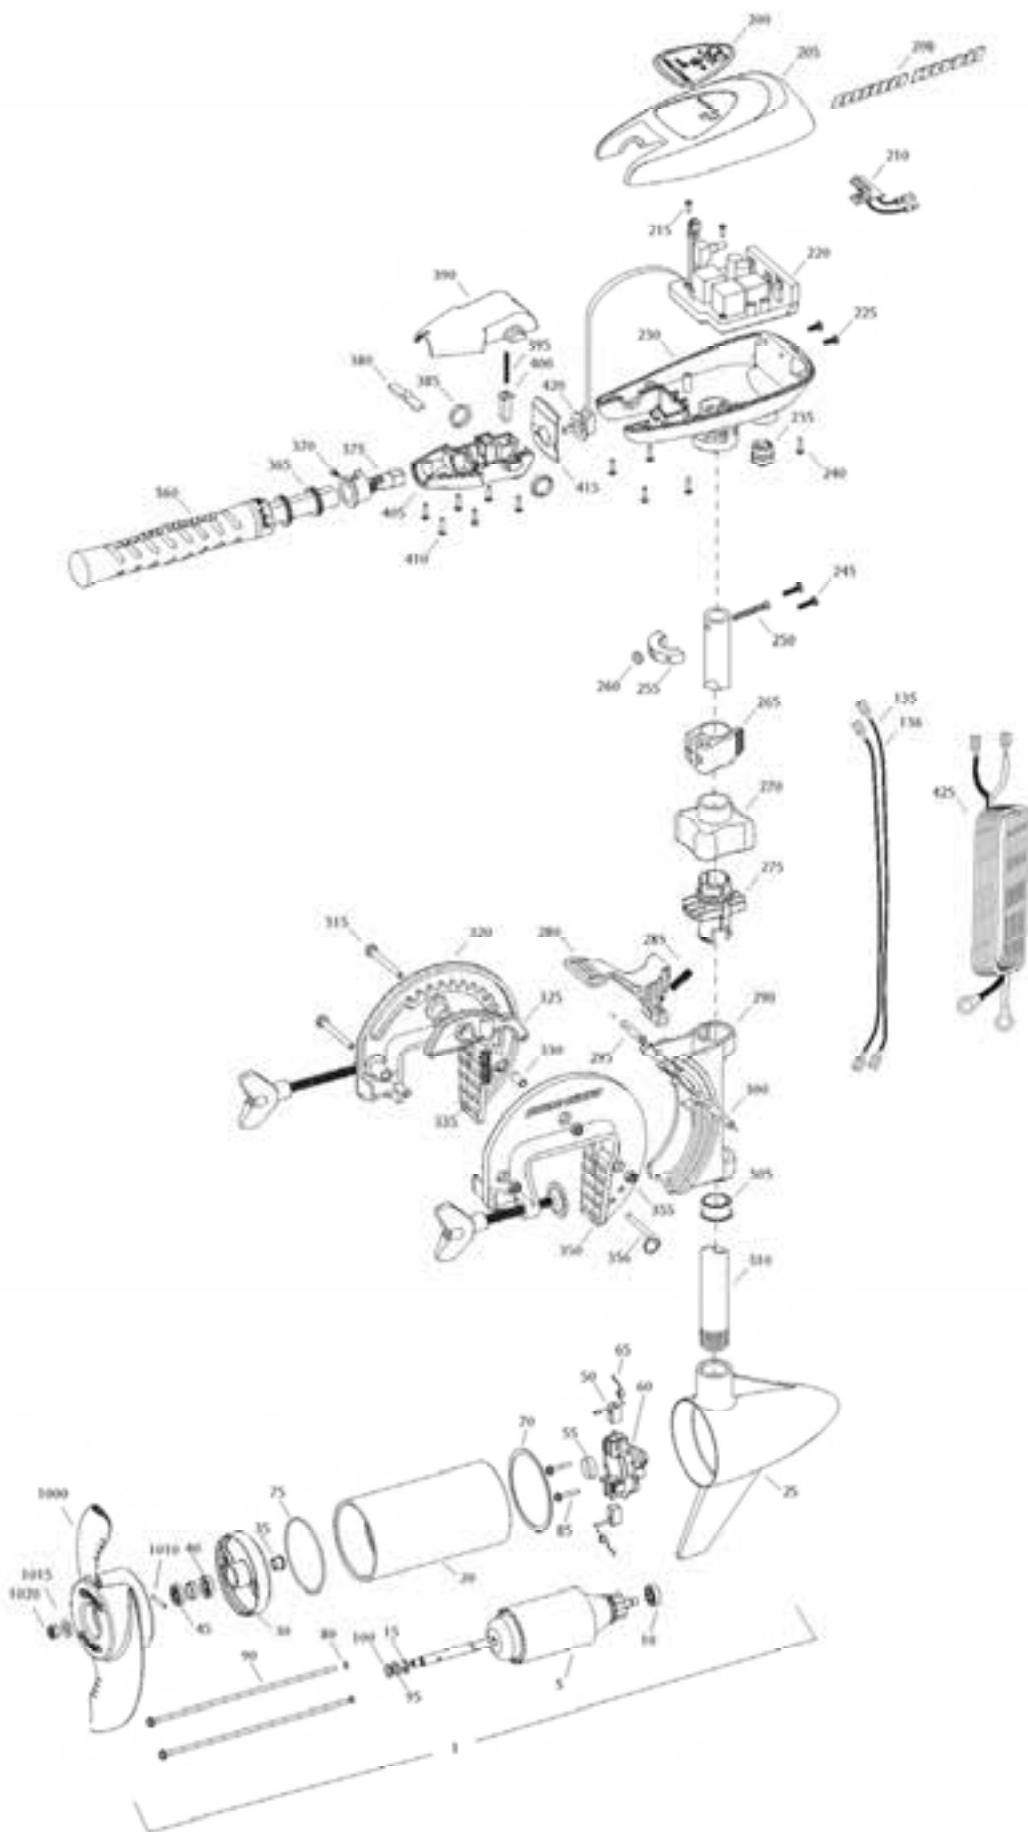

for use with "N" serial numbers  
2-year warranty

Item	P/N	Description	Qty	Item	P/N	Description	Qty
1	2097084	12V Motor 42" FW	1	■	2991795	Bracket assy, Composite [270-356]	1
5	2-100-121	Armature assembly	1	270	2060100	Knob, steering tension, soft	1
10	140-010	Bearing	1	275	2068400	Collet	1
15	788-015	Retaining ring	1	280	2064200	Lock arm	1
20	2-200-101	Center housing assembly	1	285	2062701	Spring, lock arm	1
25	421-065	Brush end housing assembly	1	290	2061821	Hinge	1
30	2-400-101	Plain end housing assembly	1	295	2062602	Pin, lock, Zinc	1
35	144-049	Flange bearing	1	300	2062602	Pin, lock, Zinc	1
40	880-003	Seal	1	305	2037301	Bushing, hinge	1
45	880-006	Seal with shield	1	310	2032052	Tube 36"	1
50	188-036	Brush	2		2032053	Tube 42"	1
55	725-050	Paper tube	1				
60	738-036	Brush plate assembly	1	315	2063500	Bolt 1/4-20 x 2 3/8", Zinc	3
65	975-040	Brush spring	2	320	2771950	Bracket, right, FW	1
70	337-036	Gasket	1	325	2067905	Cam deactivator	1
75	701-081	O-ring, motor	1	330	2067306	Bushing, dowel 1/4 x 1/2	3
80	701-008	O-ring, thru-bolt	2	335	2062702	Spring, cam deactivator	1
85	830-007	Screw, 8-32	2	■	2881380	Clamp screw kit	2 per kit
90	830-042	Thru-bolt	2	350	2771955	Bracket, left, FW	1
95	990-067	Washer, steel	2	355	2263104	Nut, 1/4-20, nylock, Zinc	3
100	990-070	Washer, nylatron	2	356	2062604	Pin, stop	1
135	640-004	Leadwire, black	1				
136	640-105	Leadwire, red	1	■	2990957	Handle assy, VARS [360-410]	1
■	2888460	Seal and O-ring Kit		360	2990456	Grip/handle assy, VARS [360-375]	1
				365	2060015	Bearing, handle	2
200	2065697	Decal, c-box cover	1	370	2063405	Screw, #6 PFH SS	1
205	2060295	C-box cover	1	375	2884092	Yoke / spider assy, VARS	1
208	2325665	Decal - MinnKota	2	380	2302742	Spring, detent, off	1
210	2074070	Battery meter, 12v FW	1	385	2060005	Bearing, handle pivot	2
215	3043427	Screw, #8 x 7/8 SS	2	390	2060900	Handle pivot, top	1
220	2184016	Control board, 12v	1	395	2302745	Spring, release button	1
■	2888411	Potentiometer Replacement Kit		400	2063700	Button, release	1
225	2303434	Screw, #8-30 x 5/8 SS	2	405	2060905	Handle pivot, bottom	1
230	2062501	Control box, VARS, FW	1	410	2303412	Screw, #6 x 5/8 SS	6
235	2062905	Strain relief	1				
240	2303412	Screw, #6 x 5/8 SS	6	415	2062715	Spring, handle pivot	1
245	2263434	Screw, #8 x 1 SS	2	420	2061700	Washer, pot holder	1
250	2383407	Screw, #10-24 x 2 SS	1	425	2992523	Leadwire assy, includes [235]	1
255	2061515	Collar, c-box	1				
260	2383124	Nut, 10-24, nylock, SS	1	■	1378170	Propeller kit	
265	2991521	Cam lock/depth collar assy	1	■	2994875	Propeller bag assy	
				1000	2091170	Propeller	1
				1010	2092600	Drive pin, small	1
				1015	2151726	Washer, prop, small	1
				1020	2053101	Nut, nylock, prop, small	1