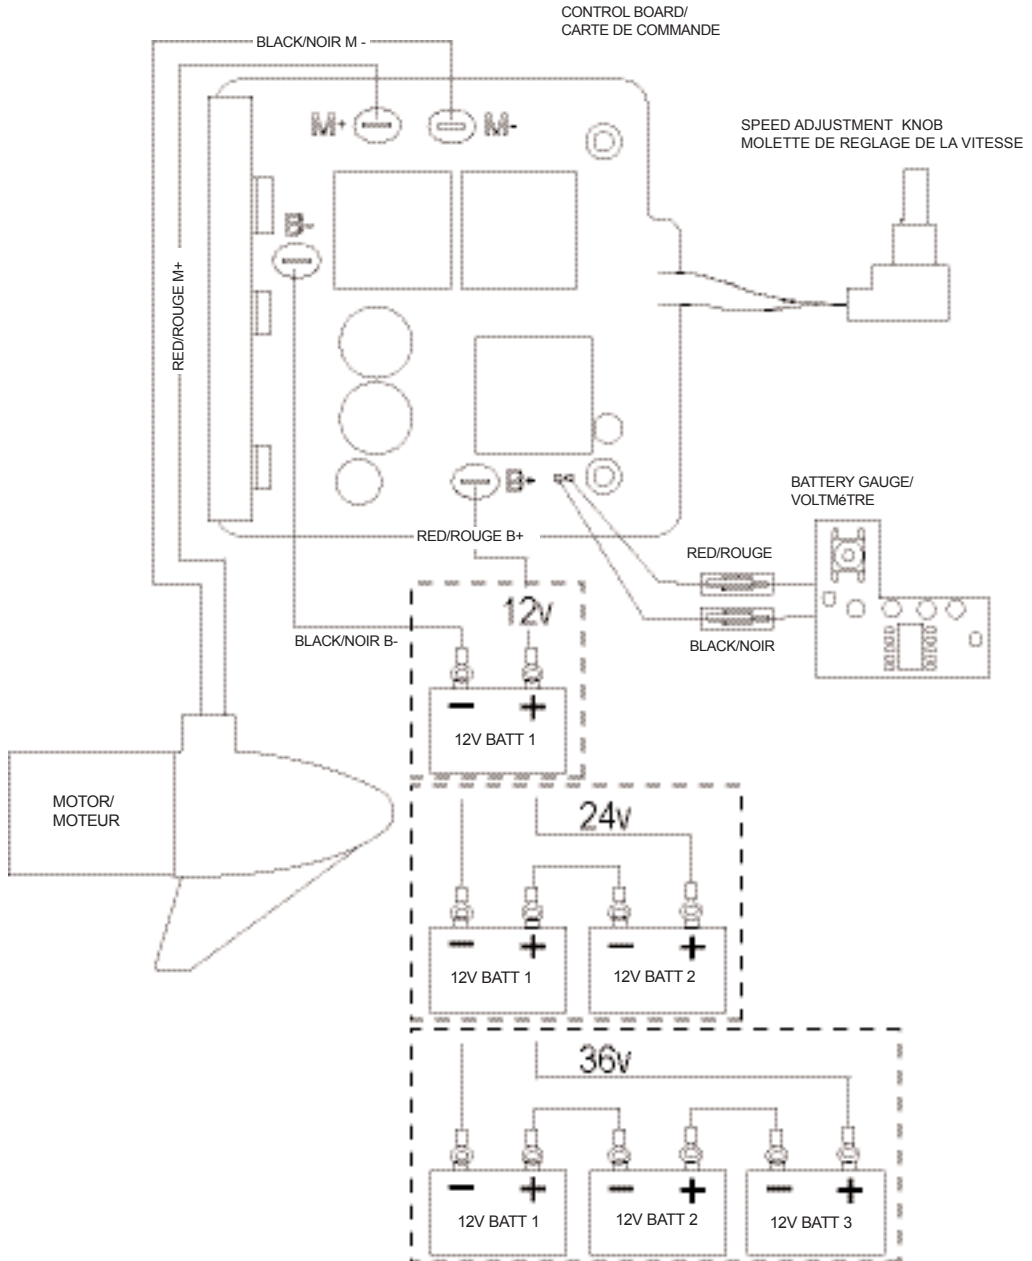

Item	P/N	Description	Qty	Item	P/N	Description	Qty
1	2069257	12V Motor 36" FW	1	317	2011710	Washer - clamp screw	2
5	2-100-204	Armature assembly	1	320	2771950	Bracket, right, FW	1
10	140-010	Bearing	1	325	2067905	Cam deactivator	1
15	788-015	Retaining ring	1	330	2067306	Bushing, dowel 1/4 x 1/2	3
20	2-200-079	Center housing assembly	1	335	2062702	Spring, cam deactivator	1
25	421-132	Brush end housing assembly	1	■	2881380	Clamp screw kit	2 per kit
30	2-400-187	Plain end housing assembly	1	350	2771955	Bracket, left, FW	1
35	144-049	Flange bearing	1	355	2263104	Nut, 1/4-20, nylock, Zinc	3
40	880-003	Seal	1	356	2062604	Pin, stop	1
45	880-006	Seal with shield	1				
50	188-052	Brush	2	■	2990957	Handle assy, VARS [360-410]	1
55	N/A			360	2990456	Grip/handle assy, VARS [360-375]	1
60	738-030	Brush plate assembly	1	365	2060015	Bearing, handle	2
65	975-032	Brush spring	2	370	2063405	Screw, #6 PFH SS	1
70	701-041	O-ring, motor, front	1	375	2884092	Yoke / spider assy, VARS	1
75	701-039	O-ring, motor, rear	1	380	2302742	Spring, detent, off	1
80	701-007	O-ring, thru-bolt	2	385	2060005	Bearing, handle pivot	2
85	830-001	Screw, 8-32	2	390	2060900	Handle pivot, top	1
90	830-078	Thru-bolt	2	395	2302745	Spring, release button	1
95	990-067	Washer, steel	2	400	2063700	Button, release	1
100	990-070	Washer, nylatron	2	405	2060905	Handle pivot, bottom	1
135	640-001	Leadwire, black	1	410	2303412	Screw, #6 x 5/8 SS	6
136	640-101	Leadwire, red	1				
■	2883460	Seal and O-ring Kit		415	2062715	Spring, handle pivot	1
				420	2061700	Washer, pot holder	1
200	2065679	Decal, c-box cover	1	425	2992523	Leadwire assy, includes [235]	1
205	2060295	C-box cover	1				
208	2325665	Decal - MinnKota	2	■	1378121	Propeller kit	
210	2074070	Battery meter, 12v FW	1	1000	2061122	Propeller	1
215	3043427	Screw, #8 x 7/8 SS	2	1010	2092600	Drive pin, small	1
220	2184016	Control board, 12V	1	1015	2151726	Washer, prop, small	1
■	2888411	Potentiometer Replacement Kit		1020	2053101	Nut, nylock, prop, small	1
225	2303434	Screw, #8-30 x 5/8 SS	2				
230	2062501	Control box, VARS, FW	1				
235	2062905	Strain relief	1				
240	2303412	Screw, #6 x 5/8 SS	6				
245	2263434	Screw, #8 x 1 SS	2				
250	2383407	Screw, #10-24 x 2 SS	1				
255	2061515	Collar, c-box	1				
260	2383124	Nut, 10-24, nylock, SS	1				
265	2991521	Cam lock/depth collar assy	1				
■	2991795	Bracket assy, Composite [270-356]	1				
270	2060100	Knob, steering tension, soft	1				
275	2068400	Collet	1				
280	2064200	Lock arm	1				
285	2062701	Spring, lock arm	1				
290	2061821	Hinge	1				
295	2062602	Pin, lock, Zinc	1				
300	2062602	Pin, lock, Zinc	1				
305	2037301	Bushing, hinge	1				
310	2032052	Tube 36"	1				
315	2063500	Bolt 1/4-20 x 2 3/8", Zinc	3				
316	2061300	Screw - clamp	2				

* This item is part of an assembly. This item cannot be sold separately due to machining and /or assembly that is required.

12-24-36 VOLT VARIABLE SPEED MODELS

THIS IS A UNIVERSAL MULTI-VOLTAGE DIAGRAM. DOUBLE CHECK YOUR MOTORS VOLTAGE FOR PROPER CONNECTIONS

Traxxis 45 is 12-volt only!