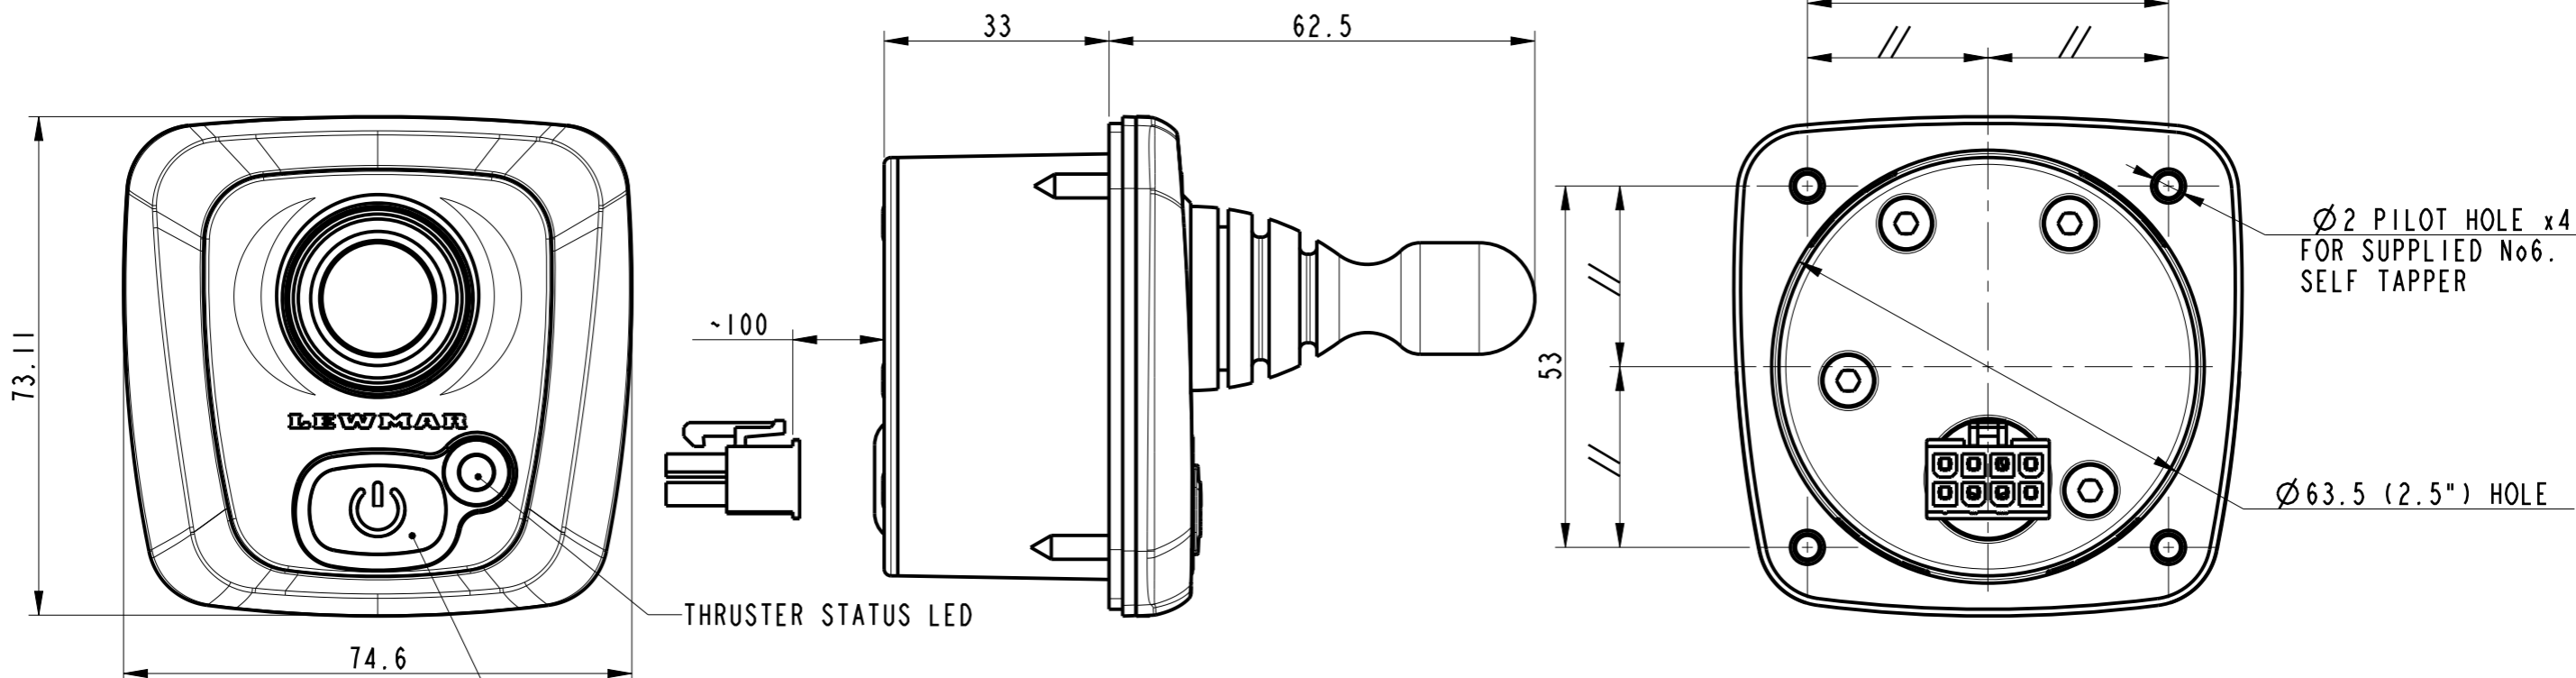

ISOMETRIC VIEW
SCALE 1:1

NOTES:
 FOR USE WITH:
 GEN2 I.C.U. TT 589274
 GEN2 I.C.U. RT 589296
 TO BE USED GEN2 WIRE PANEL/AUX LOOM: 589801 - 589805
 CAN ALSO BE USED WITH GEN2 Y LOOM MX 589800
 FOR USE ON A BLACK BOX SYSTEM:
 BLUE/BLACK CONVERTER 589842
 (WIRE LOOM NOT REQUIRED IF USED WITH CONVERTER 589842)

LEWMAR

Unauthorised use, manufacture or reproduction
 in whole or in part is prohibited

UNDERSIDE VIEW:
 CUT-OUT DETAILS

Part Number : 589268

Saved as : 589268

SINGLE JOYSTICK CONTROL ASSY

Date : 17-Jan-17

Issue : H