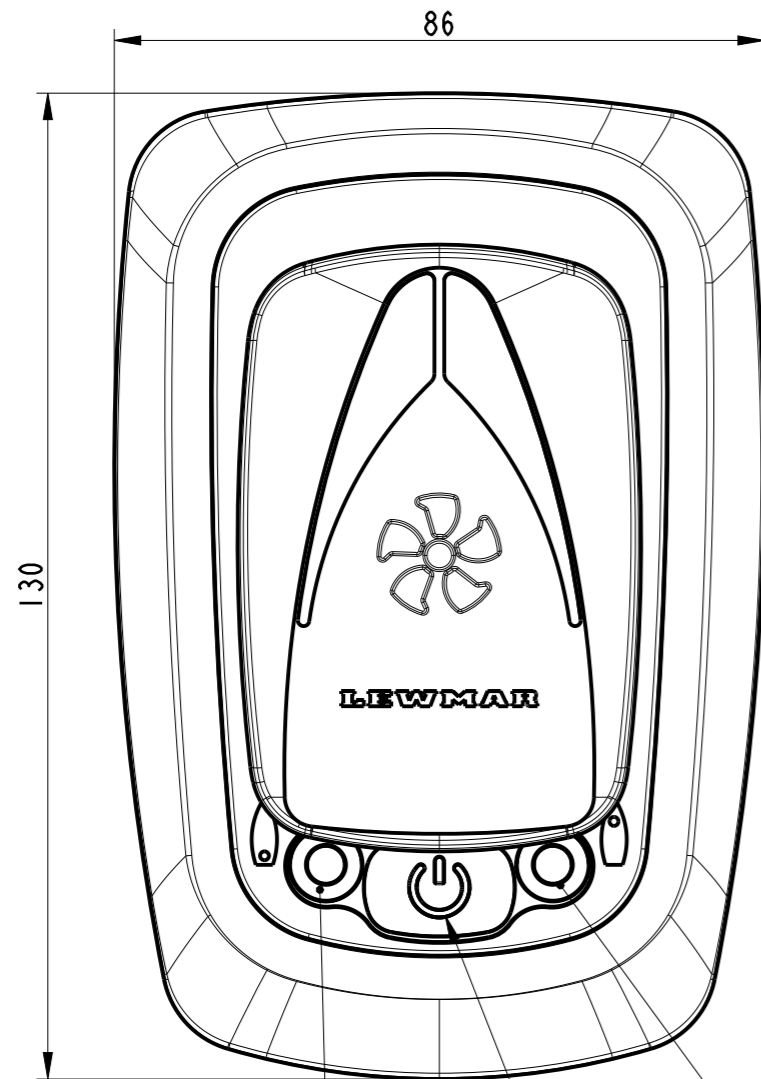

ISOMETRIC VIEW C/W SUN COVER
SCALE 1:2

ISOMETRIC VIEW WITHOUT SUN COVER
SCALE 1:2

NOTES:
 FOR USE WITH:
 GEN2 I.C.U. TT 589274
 GEN2 I.C.U. RT 589296
 TO BE USED GEN2 WIRE PANEL/AUX LOOM: 589801 - 589805
 CAN ALSO BE USED WITH GEN2 Y LOOM MX 589800
 FOR USE ON A BLACK BOX SYSTEM:
 BLUE/BLACK CONVERTER 589842
 (WIRE LOOM NOT REQUIRED IF USED WITH CONVERTER 589842)

BOW THRUSTER STATUS LED
 SYSTEM ON/OFF BUTTON
 STERN THRUSTER STATUS LED

NOTE: SUN COVER REMOVED

UNDERSIDIE VIEW:
 CUT-OUT DETAILS

LEWMAR

Unauthorised use, manufacture or reproduction
 in whole or in part is prohibited

Part Number : 589222

Saved as : 589222

DUAL PAD THRUSTER CONTROL ASSY

Date : 17-Jan-17

Drawn by :

Issue : K

SDW