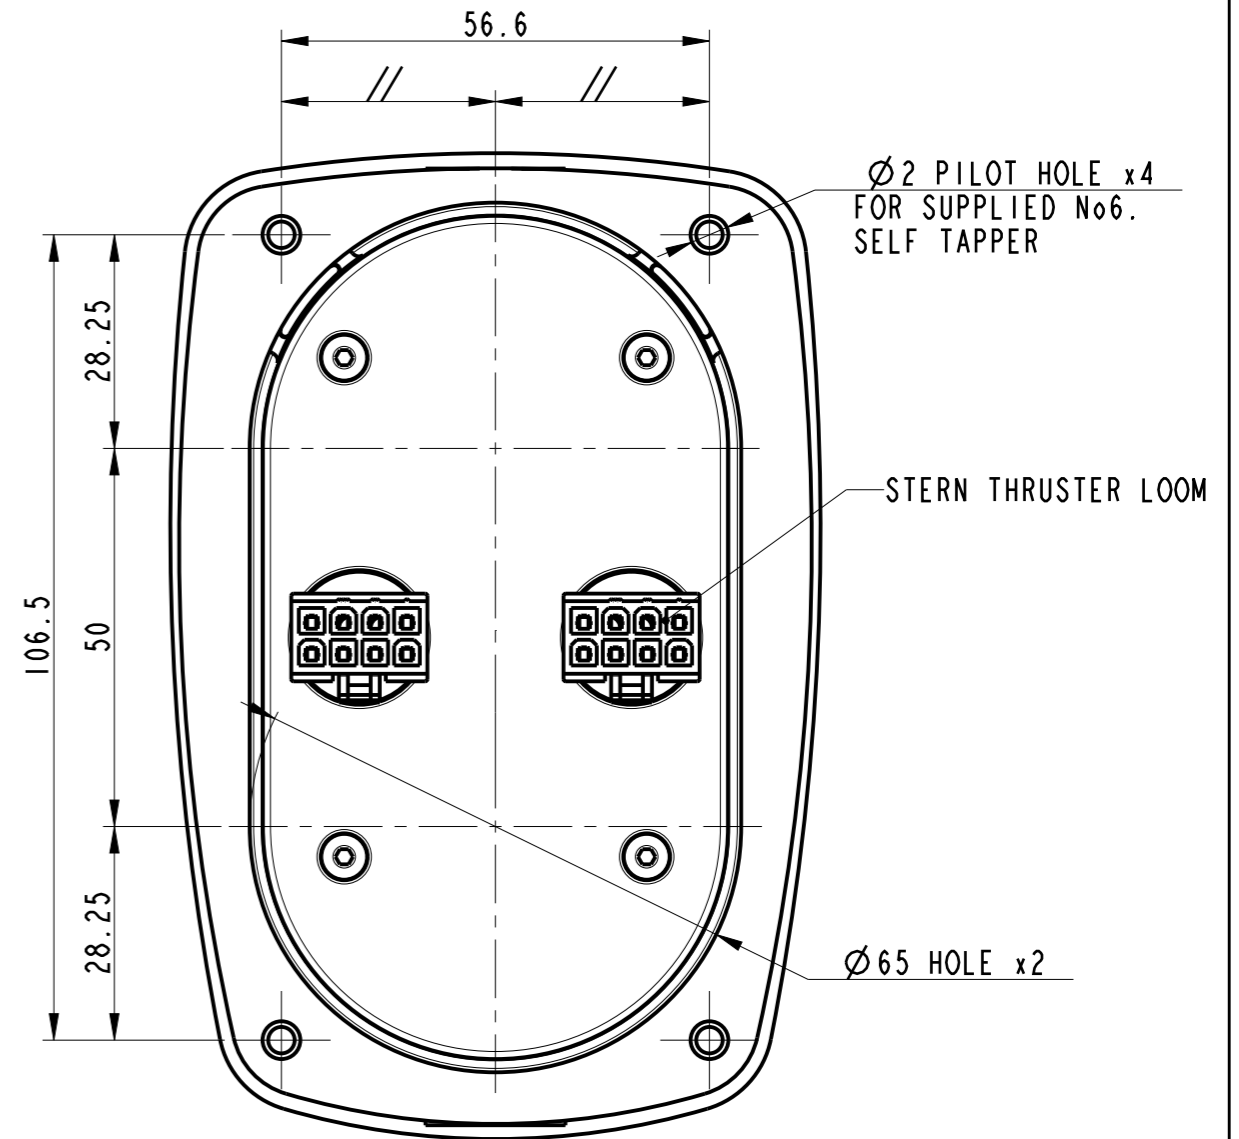

ISOMETRIC VIEW C/W SUN COVER
SCALE 1:2

ISOMETRIC VIEW WITHOUT SUN COVER
SCALE 1:2

NOTES:
 FOR USE WITH:
 GEN2 I.C.U. TT 589274
 GEN2 I.C.U. RT 589296
 TO BE USED GEN2 WIRE PANEL/AUX LOOM: 589801 - 589805
 CAN ALSO BE USED WITH GEN2 Y LOOM MX 589800
 FOR USE ON A BLACK BOX SYSTEM:
 BLUE/BLACK CONVERTER 589842
 (WIRE LOOM NOT REQUIRED IF USED WITH CONVERTER 589842)

BOW THRUSTER STATUS LED
 SYSTEM ON/OFF BUTTON
 STERN THRUSTER STATUS LED

NOTE: SUN COVER REMOVED

UNDERSIDIE VIEW:
 CUT-OUT DETAILS

LEWMAR

Unauthorised use, manufacture or reproduction
 in whole or in part is prohibited

Part Number : 589222

Saved as : 589222

DUAL PAD THRUSTER CONTROL ASSY

Date : 17-Jan-17

Drawn by :

Issue : K

SDW