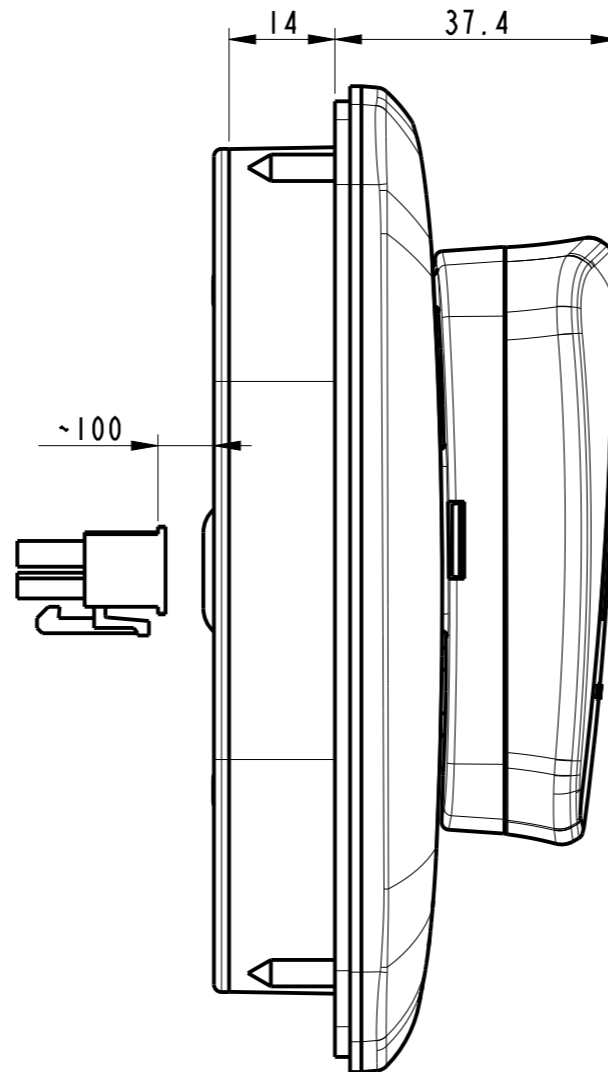

ISOMETRIC VIEW C/W SUN COVER
SCALE 1:2

ISOMETRIC VIEW WITHOUT SUN COVER
SCALE 1:2

NOTES:
 FOR USE WITH:
 GEN2 I.C.U. TT 589274
 GEN2 I.C.U. RT 589296
 TO BE USED GEN2 WIRE PANEL/AUX LOOM: 589801 - 589805
 CAN ALSO BE USED WITH GEN2 Y LOOM MX 589800
 FOR USE ON A BLACK BOX SYSTEM:
 BLUE/BLACK CONVERTER 589842
 (WIRE LOOM NOT REQUIRED IF USED WITH CONVERTER 589842)

BOW THRUSTER STATUS LED
 SYSTEM ON/OFF BUTTON
 STERN THRUSTER STATUS LED

NOTE: SUN COVER REMOVED

UNDERSIDIE VIEW:
 CUT-OUT DETAILS

LEWMAR

Unauthorised use, manufacture or reproduction
 in whole or in part is prohibited

Part Number : 589222

Saved as : 589222

DUAL PAD THRUSTER CONTROL ASSY

Date : 17-Jan-17

Drawn by :

Issue : K

SDW