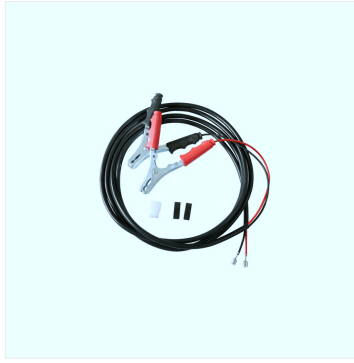

## VP45-S Vane pump 45 l/min with integrated on/off switch

### Quick Overview

Professional range of self-priming electric 12 V and 24 V pumps for the refueling and transfer of water, oil and diesel with ON/OFF switch integrated into the water-proof cap.

Part n.	Name	Voltage (V)	Consumption (A)	Fuse (A)	Self-priming (m)	Pressure (bar)	Flow rate (l/min)	Hose (mm)	Ports (BSP)	Motor power (W)	Weight (kg)
16602812	VP45-S	12	8	20	1,5	1,2	45	25	3/4"	150	2,2
16602813	VP45-S	24	4	10	1,5	1,2	45	25	3/4"	150	2,2

**BF20 bottom filter and  
hosefittings for tubing ø 20 mm**

**BF25 bottom filter and  
hosefittings for tubing ø 25 mm**

**Kit of cables and battery clips**