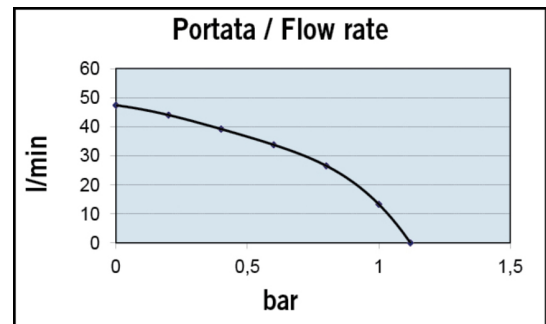

## VP45-S Vane pump 45 l/min with integrated on/off switch

### Quick Overview

Professional range of self-priming electric 12 V and 24 V pumps for the refueling and transfer of water, oil and diesel with ON/OFF switch integrated into the water-proof cap.

Part n.	Name	Voltage (V)	Consumption (A)	Fuse (A)	Self-priming (m)	Pressure (bar)	Flow rate (l/min)	Hose (mm)	Ports (BSP)	Motor power (W)	Weight (kg)
16602812	VP45-S	12	8	20	1,5	1,2	45	25	3/4"	150	2,2
16602813	VP45-S	24	4	10	1,5	1,2	45	25	3/4"	150	2,2