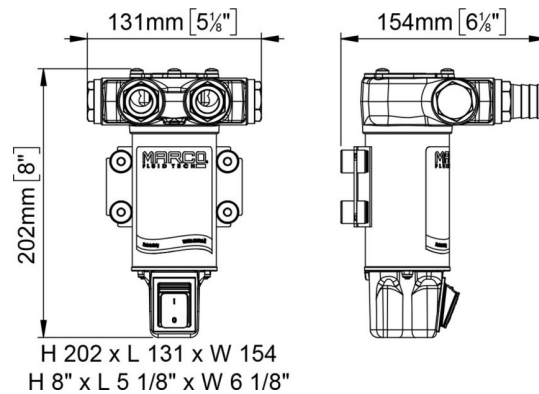

## VP45-S Vane pump 45 l/min with integrated on/off switch

### Quick Overview

Professional range of self-priming electric 12 V and 24 V pumps for the refueling and transfer of water, oil and diesel with ON/OFF switch integrated into the water-proof cap.

Part n.	Name	Voltage (V)	Consumption (A)	Fuse (A)	Self-priming (m)	Pressure (bar)	Flow rate (l/min)	Hose (mm)	Ports (BSP)	Motor power (W)	Weight (kg)
16602812	VP45-S	12	8	20	1,5	1,2	45	25	3/4"	150	2,2
16602813	VP45-S	24	4	10	1,5	1,2	45	25	3/4"	150	2,2

**BF20 bottom filter and  
hosefittings for tubing ø 20 mm**

**BF25 bottom filter and  
hosefittings for tubing ø 25 mm**

**Kit of cables and battery clips**