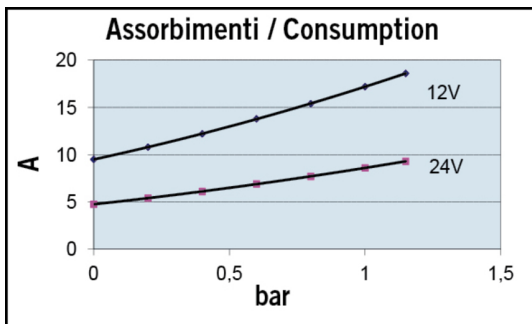

## VP45-S Vane pump 45 l/min with integrated on/off switch

### Quick Overview

Professional range of self-priming electric 12 V and 24 V pumps for the refueling and transfer of water, oil and diesel with ON/OFF switch integrated into the water-proof cap.

Part n.	Name	Voltage (V)	Consumption (A)	Fuse (A)	Self-priming (m)	Pressure (bar)	Flow rate (l/min)	Hose (mm)	Ports (BSP)	Motor power (W)	Weight (kg)
16602812	VP45-S	12	8	20	1,5	1,2	45	25	3/4"	150	2,2
16602813	VP45-S	24	4	10	1,5	1,2	45	25	3/4"	150	2,2