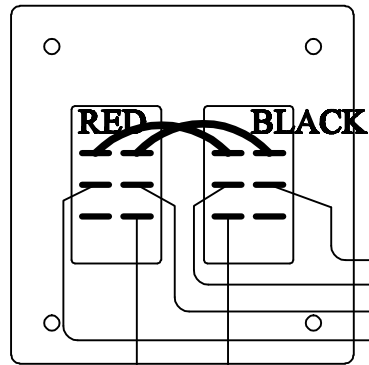

**SAF-S OR SAB-S  
(REAR VIEW W/ TEXT UP)**

**BREAKER OR FUSE:**  
20A for 12vdc  
10A for 24vdc

**OPTIONAL:  
ON/OFF  
SWITCH**

+12 vdc  
- BAT.

Use W4-\*\* Interconnect cable

OR

Actuator may be ordered with extended cable i.e.

A-BK-13 = 23ft. (7m)

A-BK-24 = 24 ft. (8.5m)

connecting directly to SAF switch.